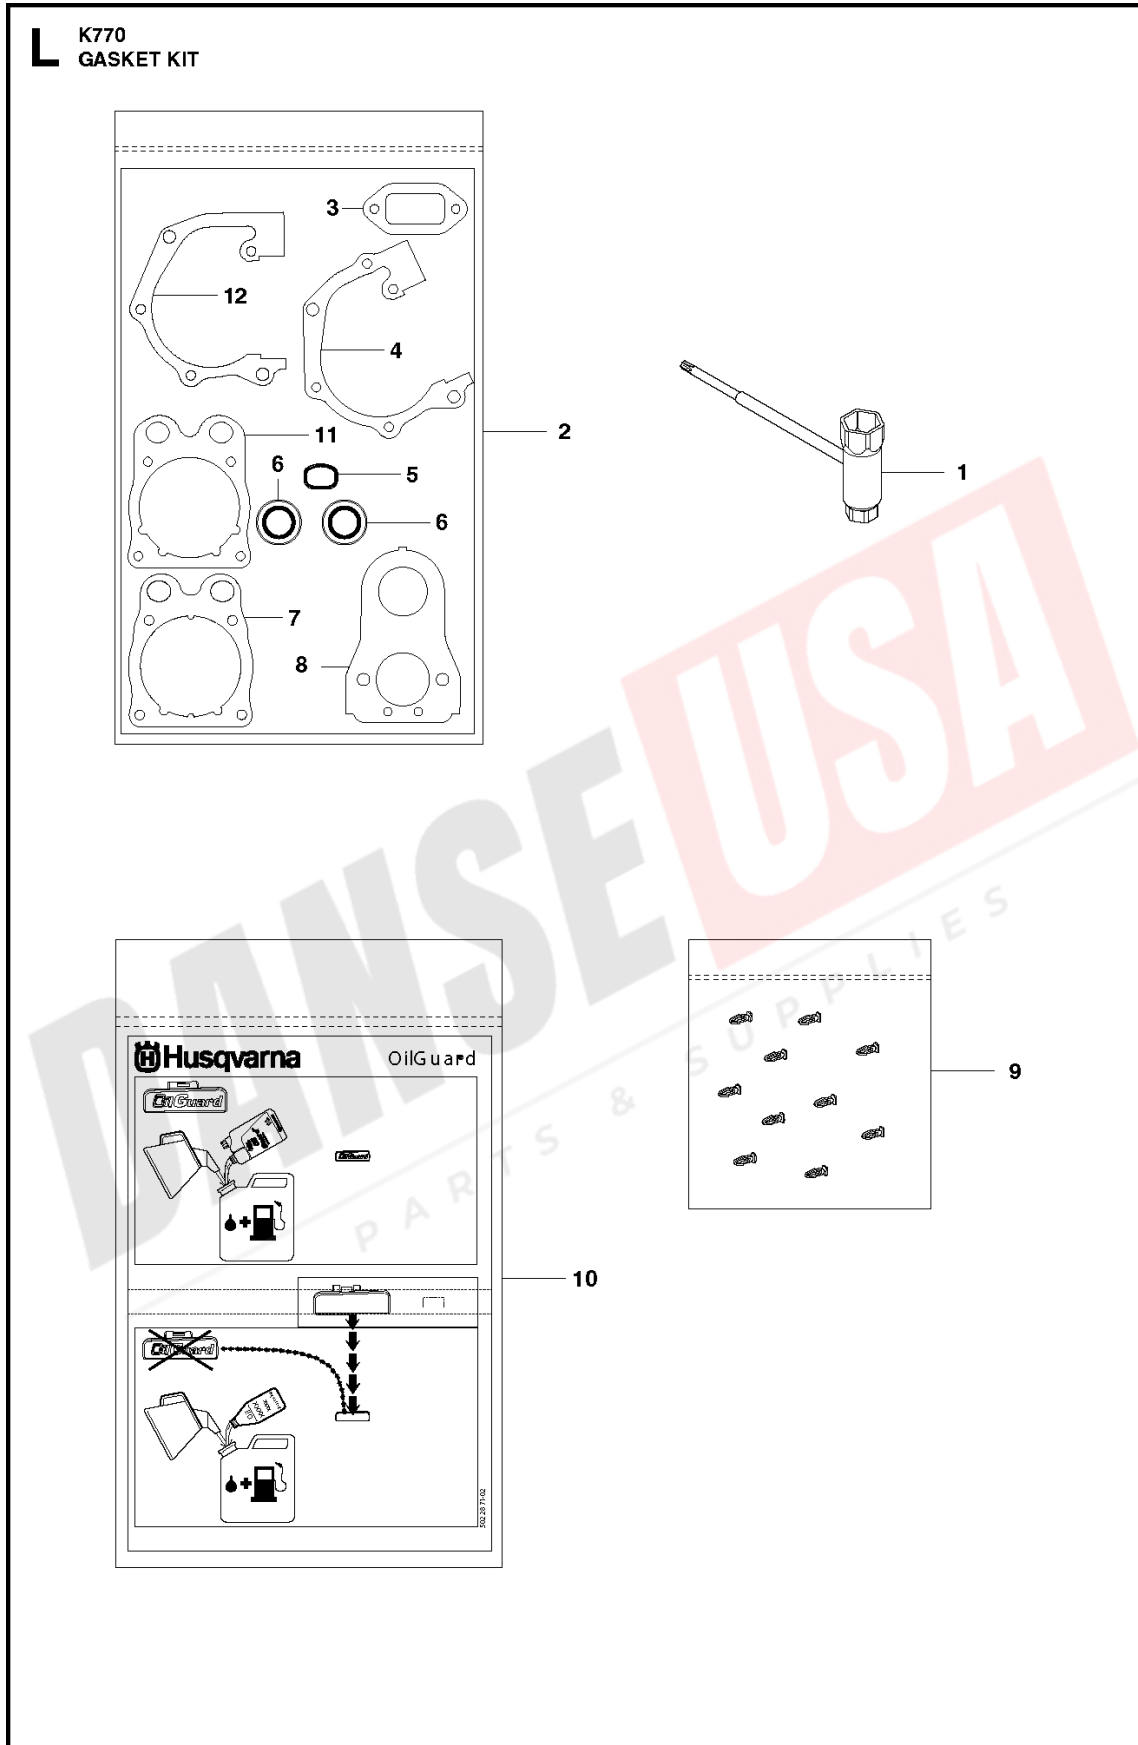

GASKET KIT

K 770 Smartguard, 2020-04

Ref	Part No	Description	Remark	QTY KIT
1	506 38 26-01	TOOL		1
2	581 35 74-02	GASKET KIT	Incl. 3-8, 11-12	1
3	588 93 25-01	GASKET		1
4	506 37 70-03	GASKET		1
5	544 21 93-02	INSERT		1
6	503 26 02-04	SEALING RING	Blue	2
7	581 28 53-01	GASKET		1
8	506 37 68-04	GASKET		1
9	502 23 33-01	KIT	Incl. 10 Pins	1
10	502 28 70-03	KIT		1
11	506 37 67-01	GASKET		1
12	506 37 70-02	GASKET		1

DANSE USA
PARTS & SUPPLIES