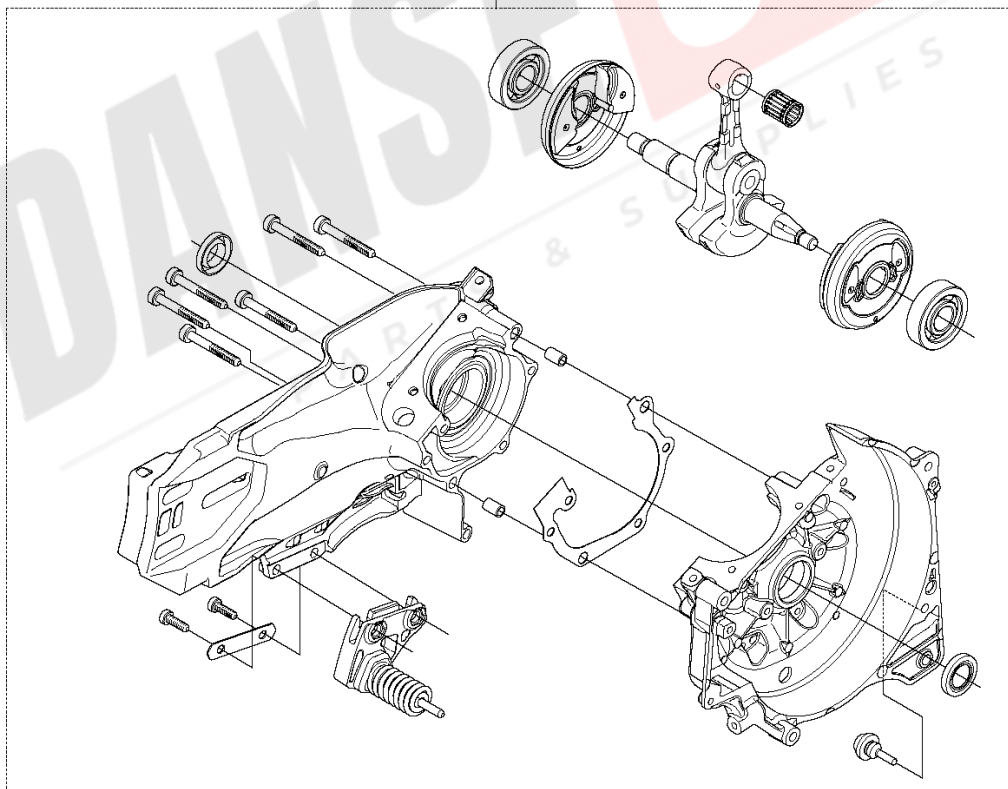

**DANSE USA**  
PARTS & SUPPLIES

**J** K770  
ENGINE KIT

1

2

Ref	Part No	Description	Remark	QTY	KIT
1	593 28 25-03	CRANKCASE KIT		1	1
2	593 28 25-02	CRANKCASE KIT		1	

**DANSE USA**  
PARTS & SUPPLIES

FUEL TANK