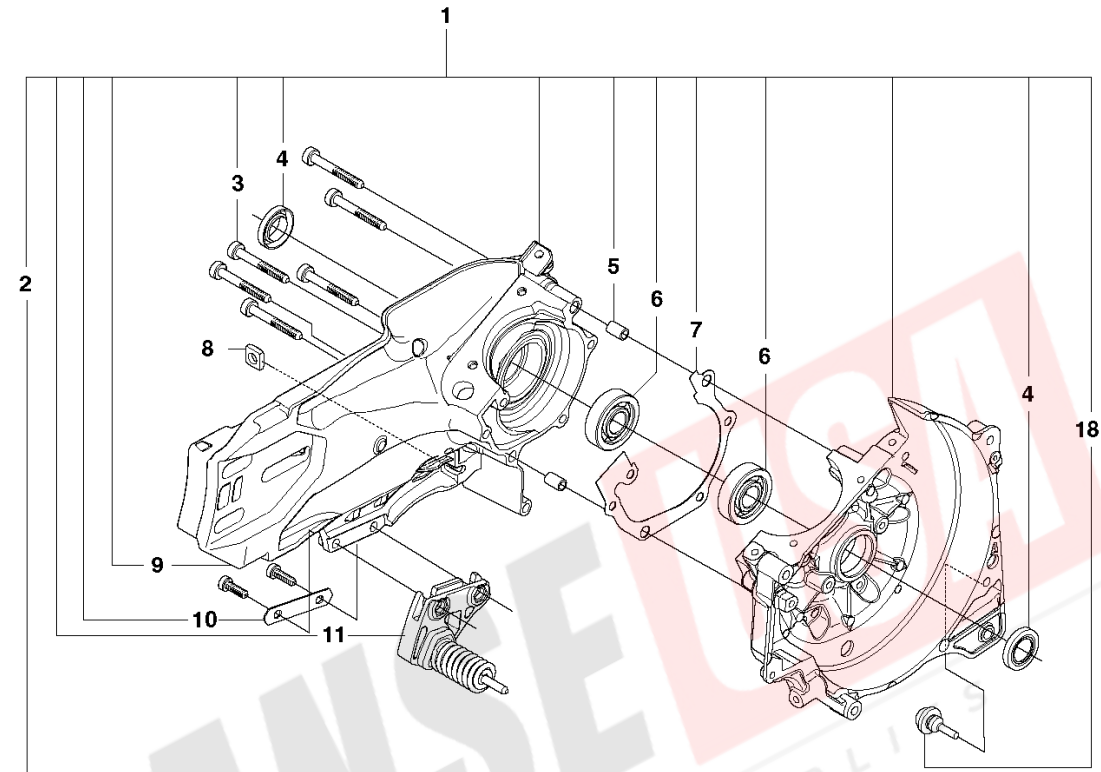

E K770
CRANKCASE

CRANKCASE

K 770 Smartguard, 2020-04

Ref	Part No	Description	Remark	QTY	KIT
1	593 28 25-01	CRANKCASE KIT	Incl. 2-7, 9-11, 18	1	
2	581 35 74-02	GASKET KIT	4, 7, 12-17	1	1
3	503 21 53-41	SCREW ITXSCM		6	1
4	503 26 02-04	SEALING RING		2	1
5	501 27 08-01	GUIDE BUSHING		2	1
6	738 22 02-25	BALL BEARING		2	1
7	506 37 70-03	GASKET	Six hole	1	1
8	503 22 65-04	SQUARE NUT		1	
9	503 21 53-16	SCREW ITXSCM		2	1
10	522 47 48-01	PLATE		1	1
11	522 47 57-02	SPRING RETAINER		1	1
12	588 91 51-01	HEAT DEFLECTOR		1	
13	506 37 70-02	GASKET	Five hole	1	
14	506 37 67-01	GASKET		1	
15	544 21 93-02	INSERT		1	
16	581 28 53-01	GASKET		1	1
17	506 37 68-04	GASKET		1	
18	503 84 61-01	BUFFER		1	1
19	586 76 09-01	RUBBER SHOE		1	1

DANSE USA
PARTS & SUPPLIES