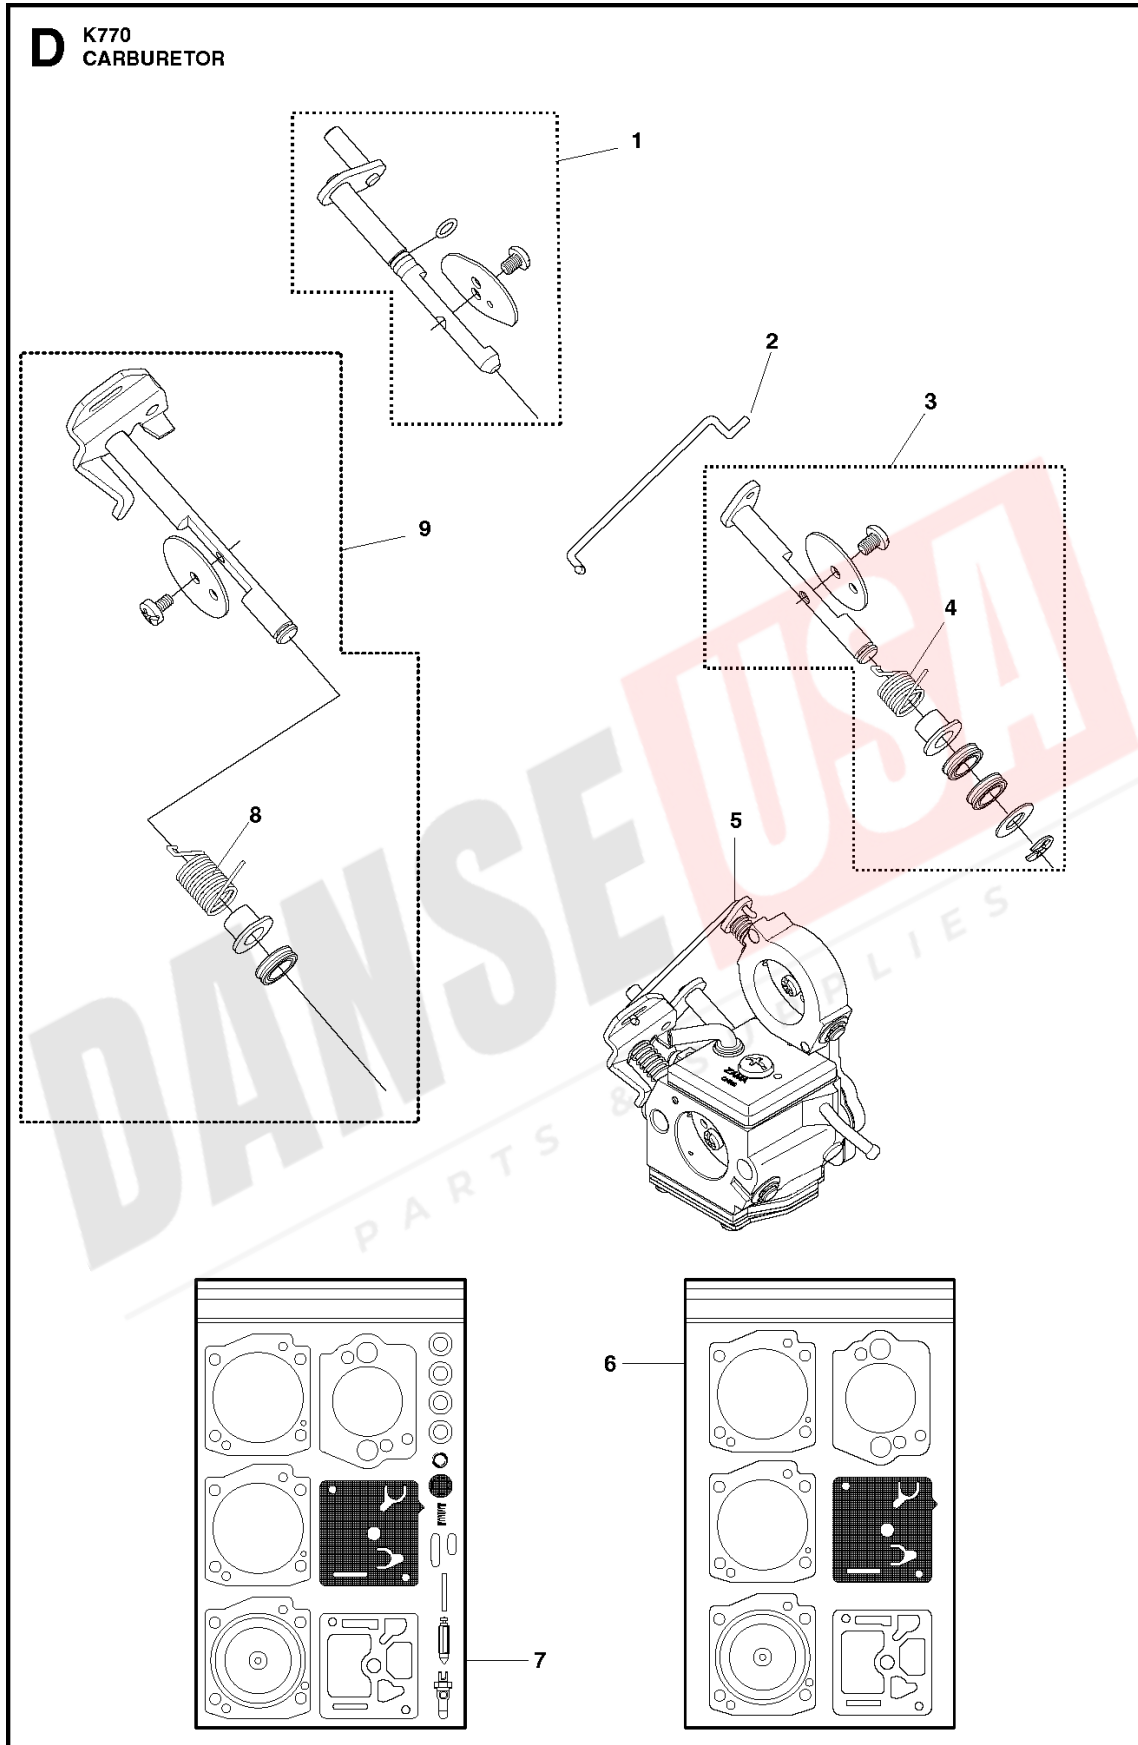

**B2** K770  
SMARTGUARD

Ref	Part No	Description	Remark	QTY KIT
1	597 57 66-01	WHEEL GUARD		1
2	597 80 89-01	COVER		1
3	525 75 51-12	SCREW ITXSCFM		4
4	597 80 93-01	SPRING		1
5	598 48 90-01	WEAR PLATE		2
6	525 88 74-02	SCREW CITXPANT		2
7	544 21 84-60	SCREW ITXSCM		4
8	599 66 17-01	BUSHING		4
9	597 80 92-01	SPRING		1
10	597 80 90-01	COVER		1

**DANSE USA**  
PARTS & SUPPLIES

Ref	Part No	Description	Remark	QTY KIT
5	504 90 94-10	SCREW ITXSCT		1
6	581 62 03-01	STOP		1
7	584 43 77-01	DISC		1
8	584 43 83-01	SUPPORT FLANGE		1
9	583 87 44-02	FLANGE	Diam 105mm	2
9	506 07 09-02	FLANGE WASHER	"Diam 119mm, Japan 14""	2
10	578 39 82-01	BUSHING	Diam 20/25, 4mm	1
10	581 60 54-03	BUSHING	Diam 30, 5 mm	1
10	506 37 96-20	KIT	Diam 20 mm	1
10	506 37 96-22	KIT	Diam 22, 2 mm	1
11	590 50 38-01	SCREW		1
12	544 21 84-30	SCREW ITXSCM		4
13	584 43 82-02	SLEEVE	"14"", Black"	4
14	584 43 81-01	SPRING		4
15	584 43 78-01	SHIM		2
16	584 43 79-01	LINING		1
17	584 43 80-01	LINING		1
18	581 11 77-06	DECAL	"14""	1
18	581 11 77-04	DECAL		1
19	584 99 26-02	DECAL	"14""	1
20	582 23 31-01	WASHER		4
21	582 23 32-01	WASHER		4

**DANSE USA**  
PARTS & SUPPLIES

Ref	Part No	Description	Remark	QTY	KIT
1	501 05 71-03	BELT GUARD		1	2
2	586 74 37-01	NUT WASHER		3	1
3	503 20 00-45	SCREW EHHFM		1	
4	503 23 01-16	WASHER		1	
5	588 47 04-02	PULLEY ASSY		1	6, 7, 8
6	525 88 74-02	SCREW CITXPANT		11	
7	586 42 40-01	PULLEY		1	
8	505 44 54-05	CASSETTE		1	
9	544 44 10-01	DRAW SPRING		1	
10	544 44 04-02	BRAKE SHOE		4	
11	590 50 38-01	SCREW		1	
12	544 90 84-06	BELT		1	
13	588 99 20-01	BEARING HOUSING ASSY		1	6, 11, 13, 14, 15, 16, 17, 18
14	584 99 43-01	SCREW		1	
15	503 87 54-02	BAR BOLT		3	
16	588 99 24-03	SHAFT		1	
17	583 95 33-01	BALL BEARING		2	
18	586 80 10-02	SLIP RING HOLDER		1	