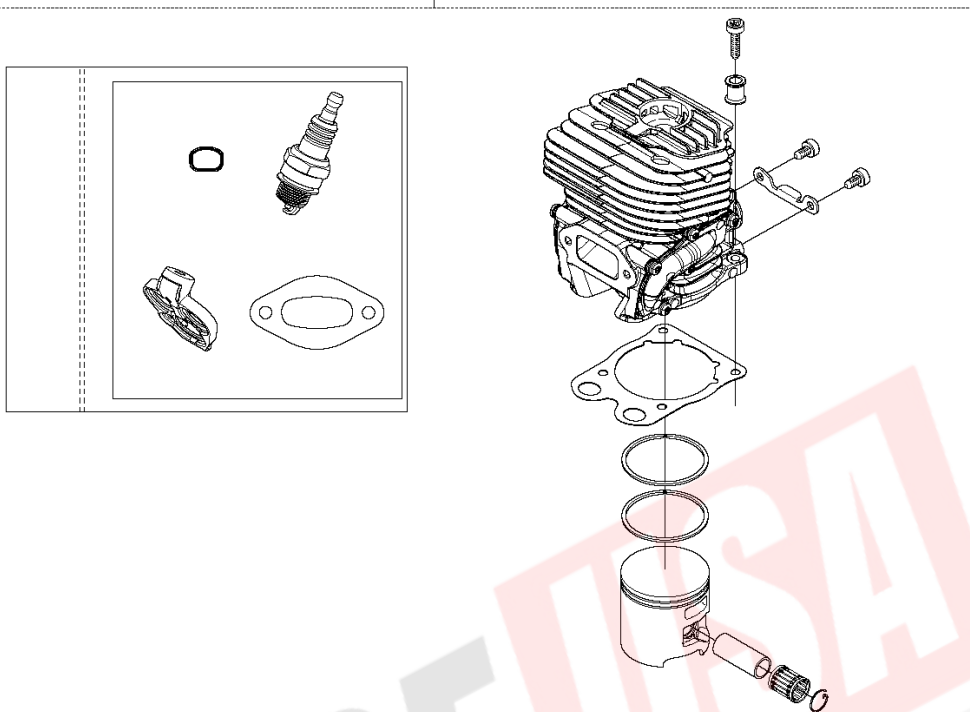

J K770
ENGINE KIT

1