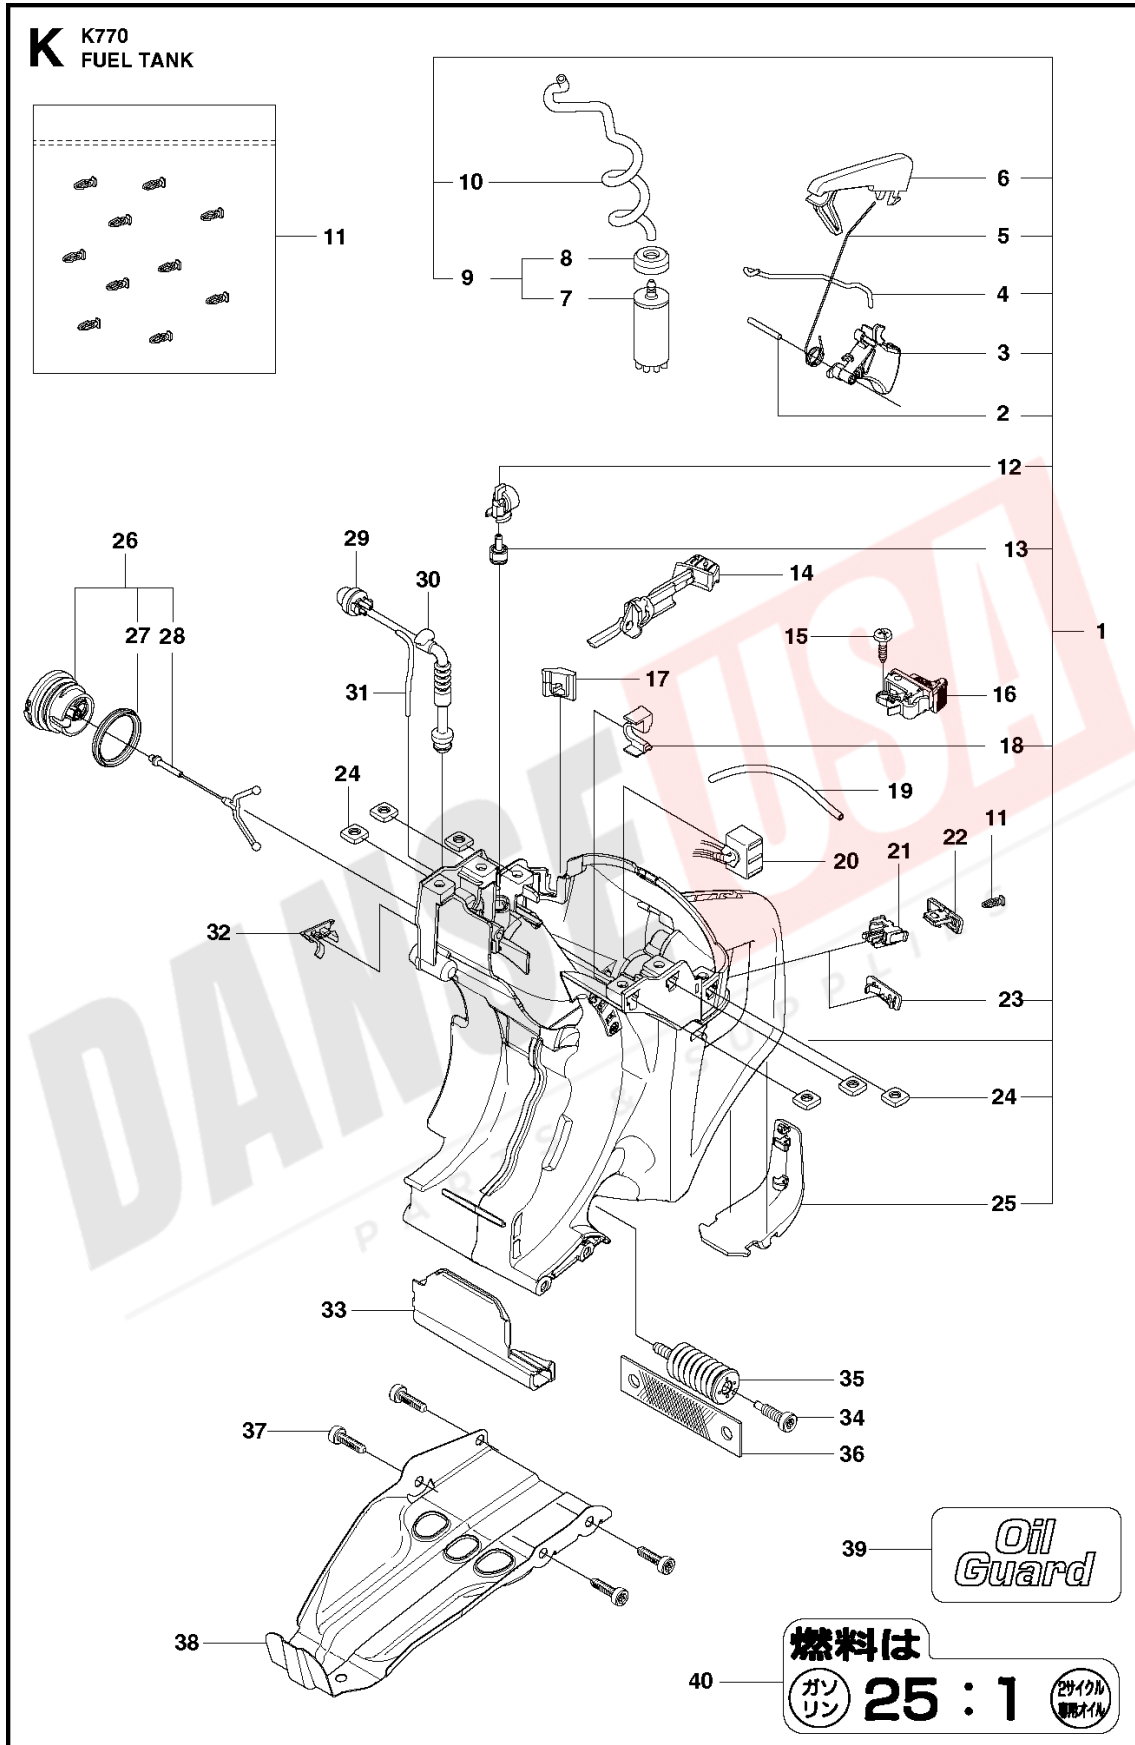

**DANSE USA**  
PARTS & SUPPLIES

**J** K770  
ENGINE KIT

1

2

Ref	Part No	Description	Remark	QTY	KIT
1	593 28 25-03	CRANKCASE KIT		1	1
2	593 28 25-02	CRANKCASE KIT		1	

**DANSE USA**  
PARTS & SUPPLIES

FUEL TANK