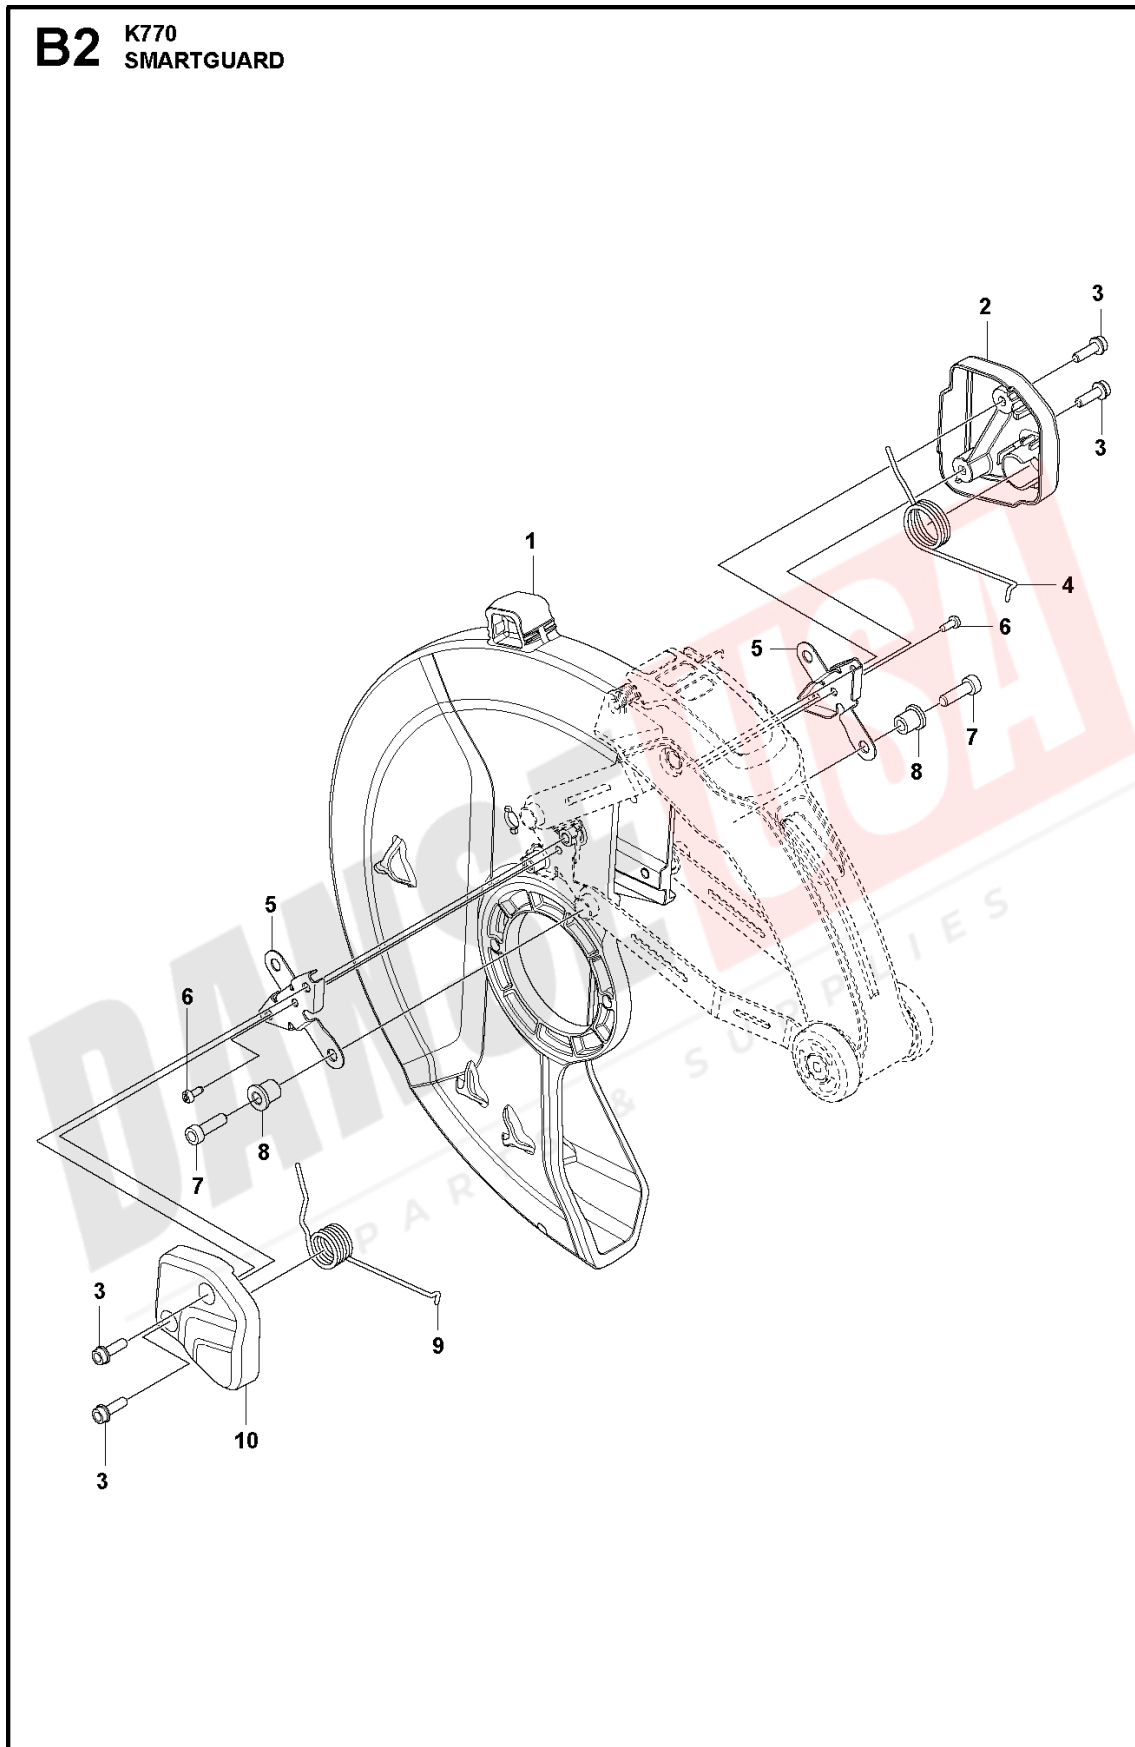

### NEED HELP IDENTIFYING A PART?

Our parts team is here to help you.

<b>PHONE</b>	+1 (202) 630-1027
<b>EMAIL</b>	customerservice@danseusa.com
<b>WEB</b>	www.danseusa.com

Ref	Part No	Description	Remark	QTY KIT	
1	581 35 74-02	GASKET KIT	incl. 2 - 6, 21 - 23	1	2, 23, 3, 22, 5, 4, 6, 21
2	588 93 25-01	GASKET		1	1
3	506 37 70-03	GASKET		1	1
4	544 21 93-02	INSERT		1	1
5	503 26 02-04	SEALING RING	Blue	2	1
6	581 28 53-01	GASKET		1	1
7	574 36 23-02	AIR FILTER ASSY	Incl. 8	1	8
8	525 47 06-02	AIR FILTER ASSY		1	7
9	575 35 40-01	CARBURETTOR BRACKET	Incl. 10	1	10
10	581 77 48-01	NUT		4	9
11	503 21 53-10	SCREW ITXSCM		2	
12	506 37 06-01	FLANGE INLET PIPE		1	
13	525 73 32-01	INLET PIPE		1	
14	503 21 53-20	SCREW ITXSCM		1	
15	576 89 01-01	HEAT SHIELD		1	
16	525 73 31-01	INLET PIPE		1	
17	586 22 77-01	IMPULSE HOSE		1	
18	574 23 18-02	PLATE		1	
19	503 21 53-56	SCREW ITXSCM		2	
20	578 24 34-01	CARBURETTOR	Zama C3-EL53	1	
21	506 37 68-04	GASKET		1	1
22	506 37 67-01	GASKET		1	1
23	506 37 70-02	GASKET		1	1

**DANSE USA**  
PARTS & SUPPLIES

**B1** K770  
SMARTGUARD

GUARDS

K 770 Smartguard, 2020-04

Ref	Part No	Description	Remark	QTY KIT
1	597 80 91-01	HANDLE LOOP		1
2	597 80 86-01	SPRING		1
3	598 44 59-01	SUPPORT ASSY		1
4	526 83 45-02	SCREW		2
5	597 80 88-01	BLADE GUARD		1
6	597 79 45-01	SCREW		2
7	597 80 95-01	WHEEL		2
8	598 44 57-01	SUPPORT ASSY		1

**B2** K770  
SMARTGUARD

Ref	Part No	Description	Remark	QTY KIT
1	597 57 66-01	WHEEL GUARD		1
2	597 80 89-01	COVER		1
3	525 75 51-12	SCREW ITXSCFM		4
4	597 80 93-01	SPRING		1
5	598 48 90-01	WEAR PLATE		2
6	525 88 74-02	SCREW CITXPANT		2
7	544 21 84-60	SCREW ITXSCM		4
8	599 66 17-01	BUSHING		4
9	597 80 92-01	SPRING		1
10	597 80 90-01	COVER		1