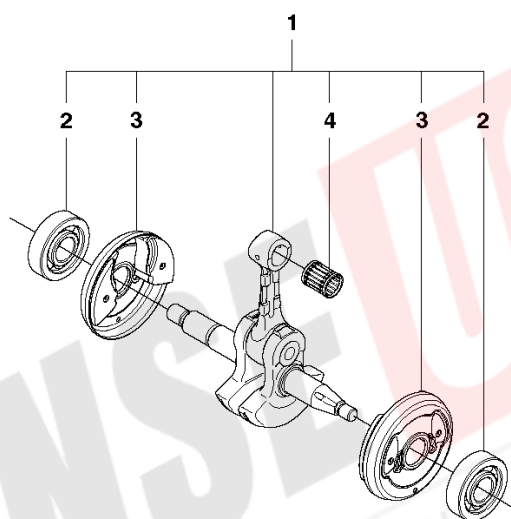

F K770
CRANKSHAFT

Ref	Part No	Description	Remark	QTY KIT
1	502 29 50-02	CRANKSHAFT ASSY	Incl. 2 - 4	1 2, 3, 4
2	738 22 02-25	BALL BEARING		2
3	537 20 33-01	CUP		2
4	503 25 41-01	NEEDLE BEARING		1