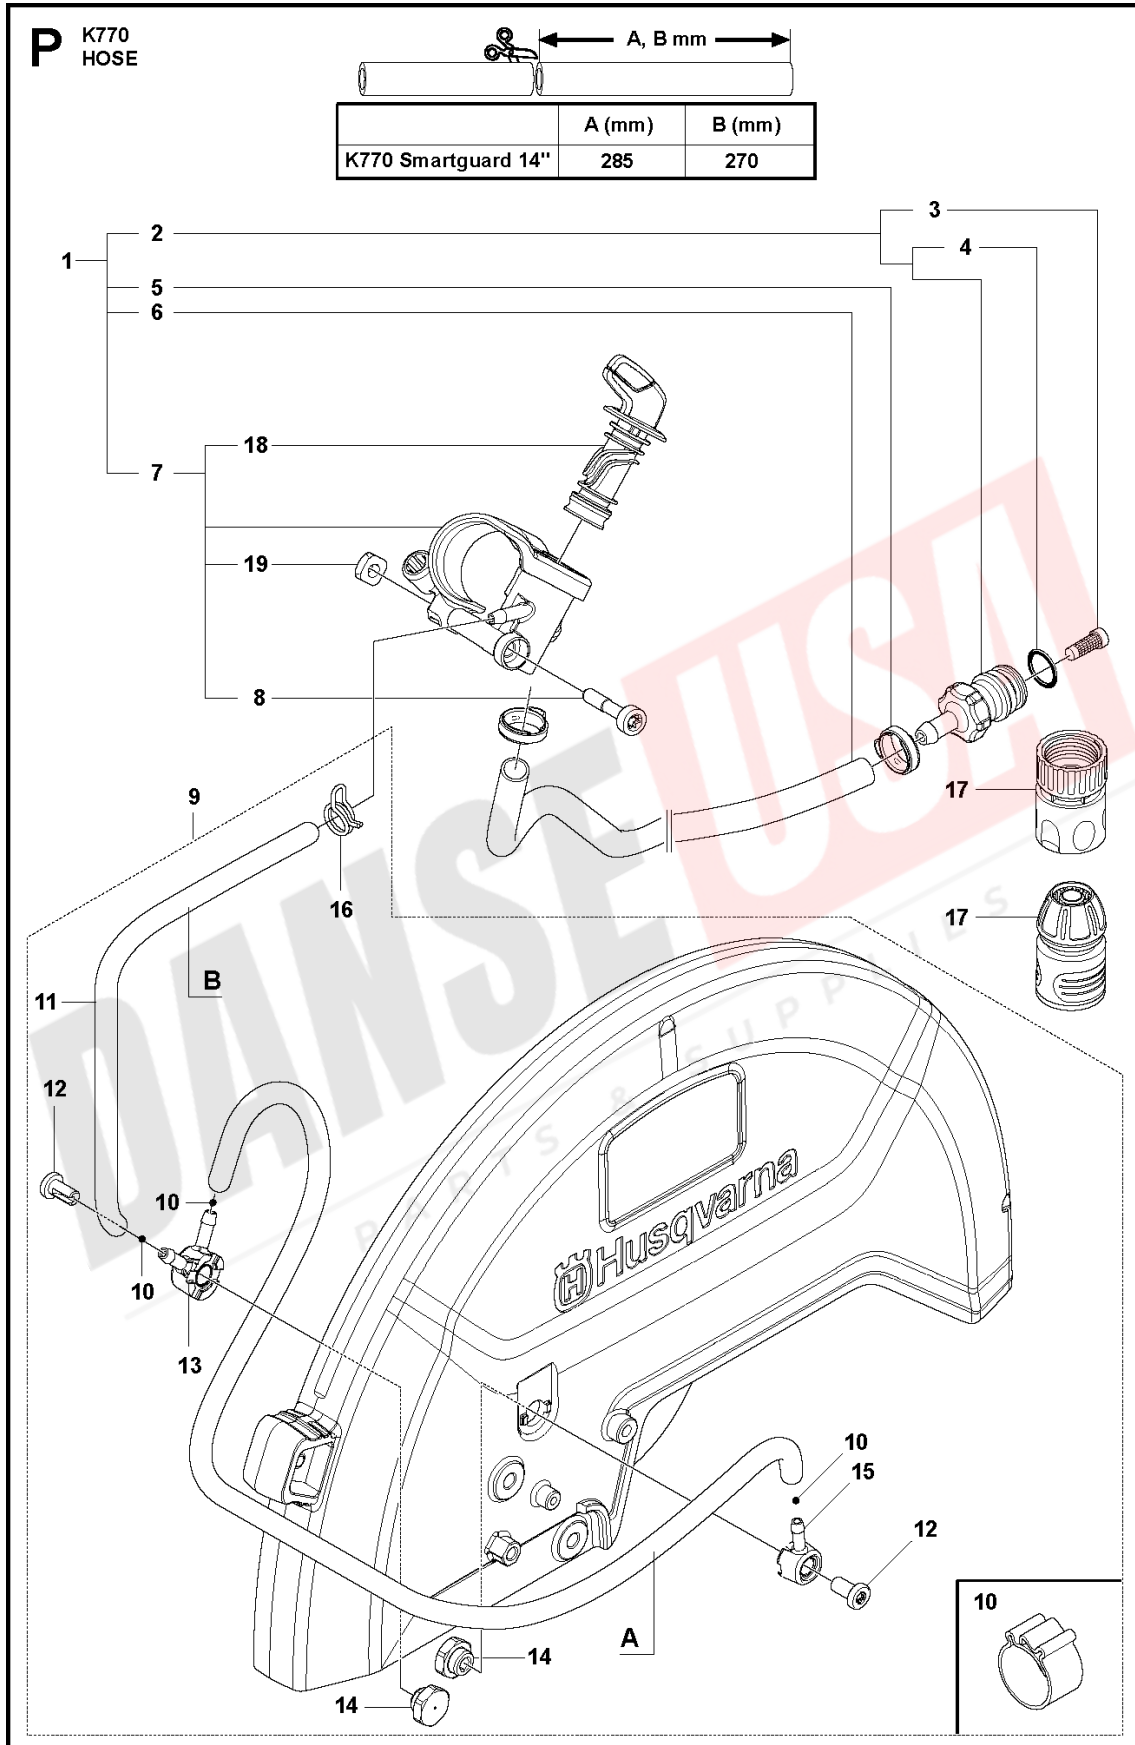

Ref	Part No	Description	Remark	QTY KIT
1	581 47 62-12	HOSE KIT	Incl. 2, 5 - 7 & Hose Guard	1
2	581 47 83-01	NIPPLE	Incl. 3, 4	1
3	506 29 88-01	FILTER		1
4	505 10 35-01	O-RING		1
5	581 78 35-01	HOSE CLAMP		2
6	578 19 81-01	HOSE		1
7	578 24 33-02	VALVE ASSY	Incl. 8, 18, 19	1
8	503 21 53-41	SCREW ITXSCM		1
9	581 72 15-02	HOSE KIT	Incl. 10 - 16	1
10	506 49 87-04	HOSE CLAMP		3
11	578 19 83-05	HOSE	800 mm	1
12	504 63 46-02	SCREW ITXSCM		2
13	578 19 07-01	HOUSING		1
14	576 79 84-03	NIPPLE		2
15	578 19 08-01	HOUSING		1
16	583 83 30-01	HOSE CLAMP		1
17	503 26 60-03	COUPLER	USA, Canada	1
17	503 26 60-04	COUPLER		1
19	503 22 65-04	SQUARE NUT		1
18	581 35 70-01	LEVER ASSY	With O-rings	1

DANSE USA
PARTS & SUPPLIES