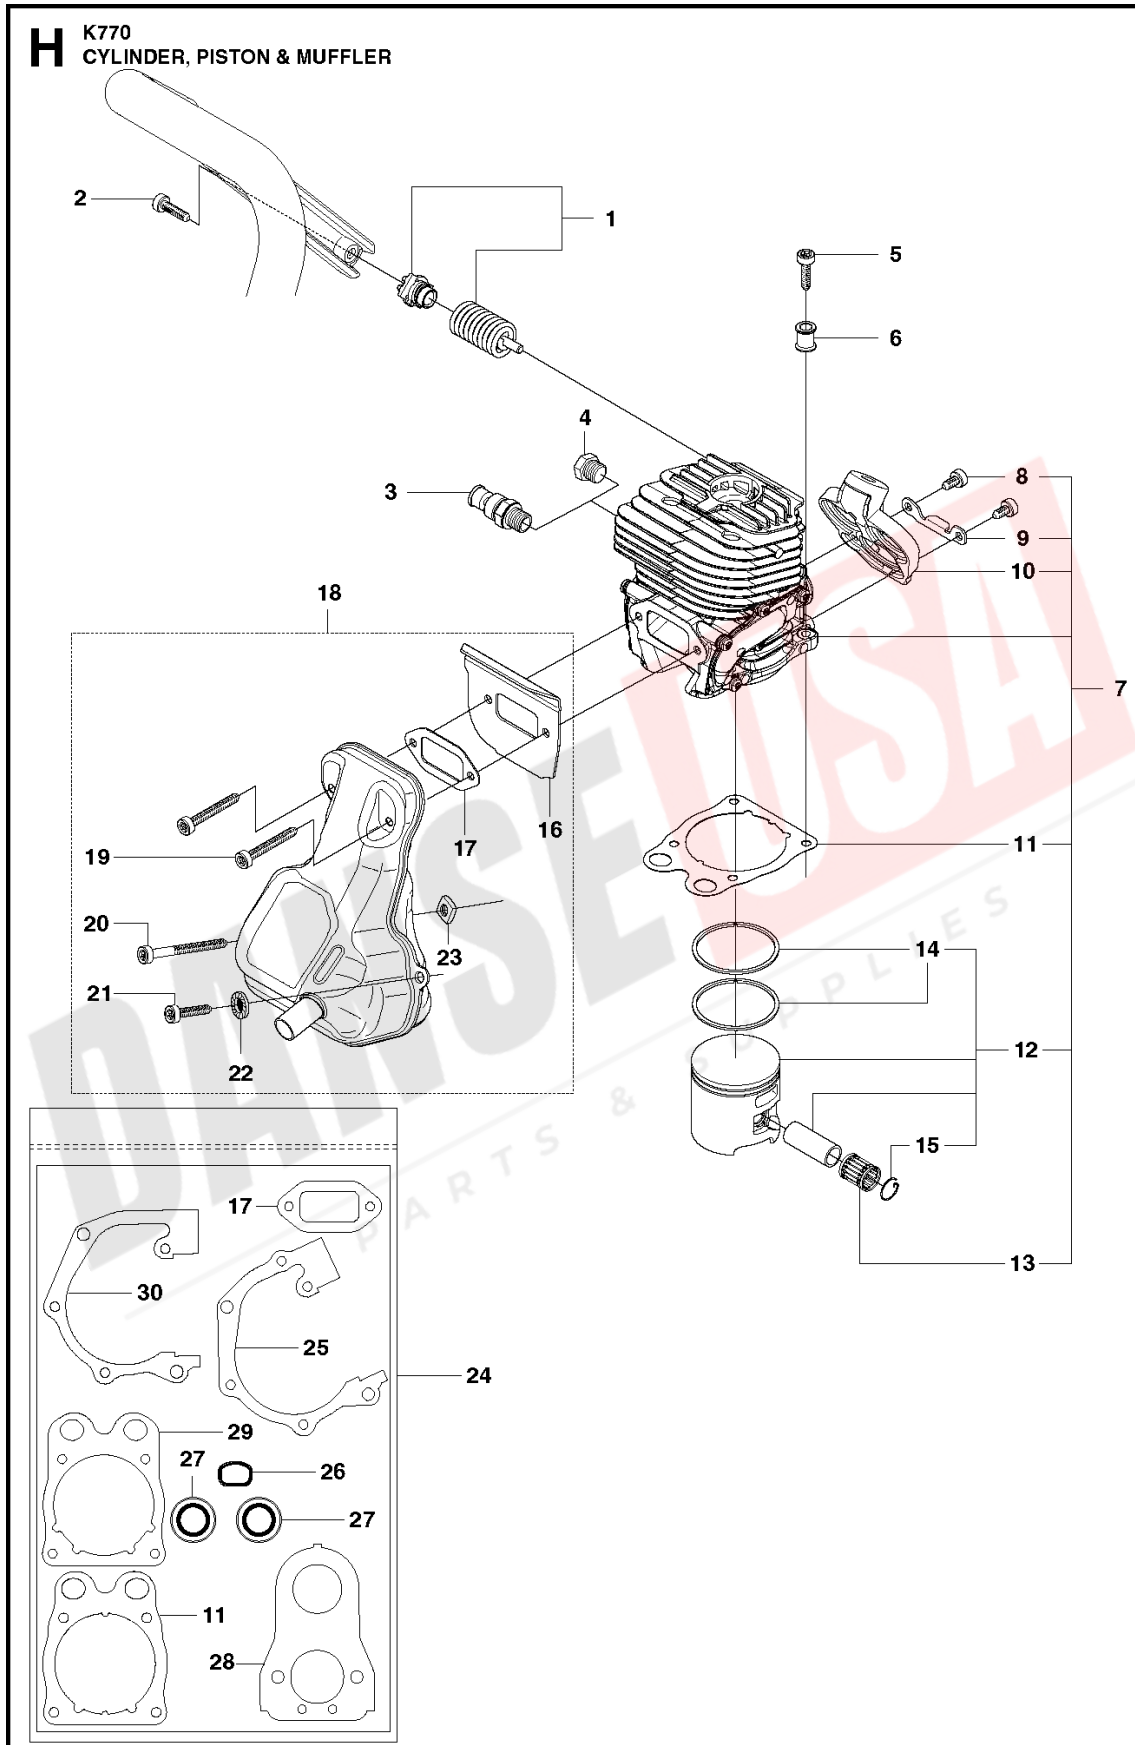

Ref	Part No	Description	Remark	QTY KIT
1	579 74 42-02	ANTIVIBRATION ELEMENT		1
2	544 06 12-01	SCREW ITXSCM		1
3	503 71 53-01	DECOMPRESSION VALVE		1
4	503 55 22-01	PLUG		1
5	503 21 53-40	SCREW ITXSCM		4
6	576 71 76-02	SLEEVE		4
7	581 47 61-03	CYLINDER ASSY	Incl. 8 - 13	1
8	503 21 53-16	SCREW ITXSCM		2
9	506 36 88-01	BRACKET		1
10	574 23 18-01	PLATE		1
11	581 28 53-01	GASKET		1
12	506 37 24-03	PISTON ASSY	Incl. 14 - 15	1
13	503 25 56-01	NEEDLE BEARING		1
14	522 99 01-01	PISTON RING		2
15	737 43 12-00	SNAP RING		2
16	588 91 51-01	HEAT DEFLECTOR		1
17	588 93 25-01	GASKET		1
18	592 77 83-01	MUFFLER KIT	Incl. 16 -17, 19 - 23	1
19	503 21 53-40	SCREW ITXSCM		2
20	503 21 53-56	SCREW ITXSCM		1
21	503 21 53-25	SCREW ITXSCM		1
22	503 23 04-02	WASHER		1
23	581 77 48-01	NUT		1
24	581 35 74-02	GASKET KIT	Incl. 11, 17, 25 - 30	1
25	506 37 70-03	GASKET		1
26	544 21 93-02	INSERT		1
27	503 26 02-04	SEALING RING	Blue	2
28	506 37 68-04	GASKET		1
29	506 37 67-01	GASKET		1
30	506 37 70-02	GASKET		1

DANSE
PARTS & SUPPLIES