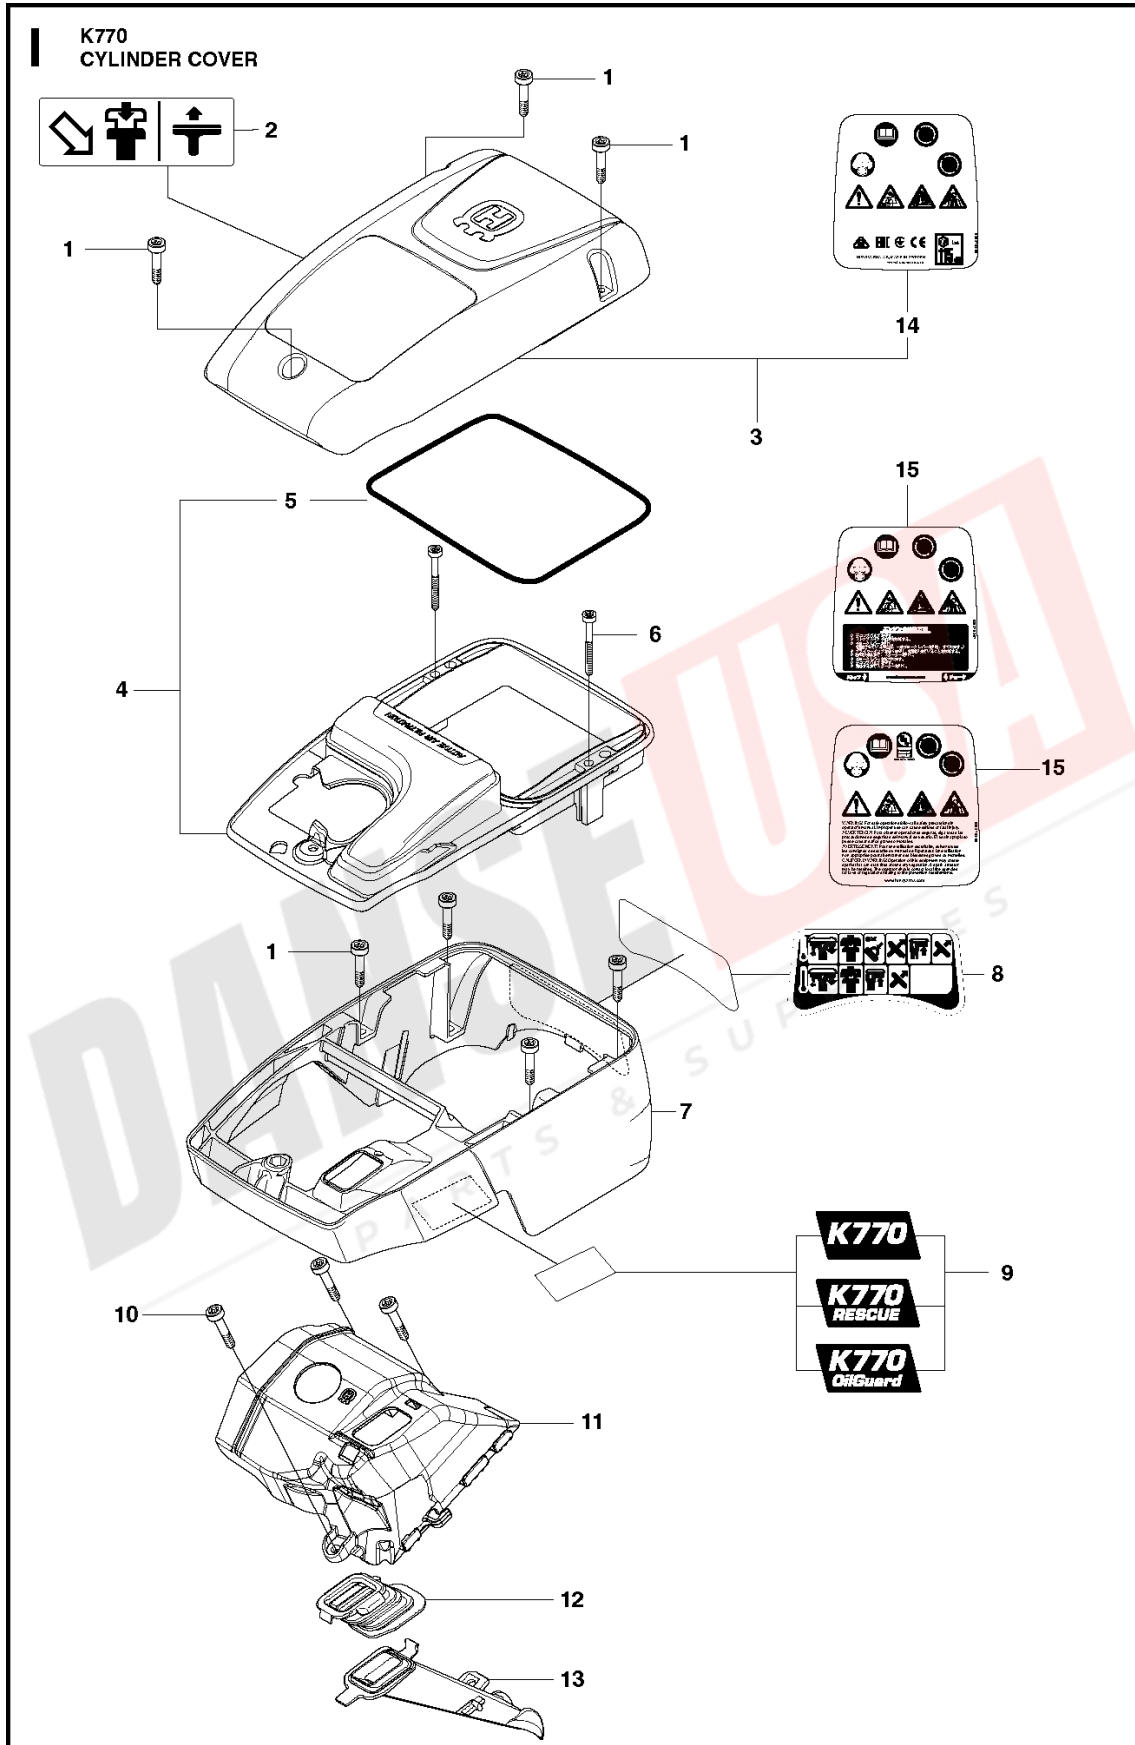

CYLINDER COVER

K 770 Smartguard, 2020-04

Ref	Part No	Description	Remark	QTY KIT
1	503 21 53-21	SCREW ITXSCM		7
2	525 76 35-02	DECAL		1
3	583 96 52-08	FILTER COVER ASSY	incl. 14	1
4	574 36 21-03	FILTER HOLDER ASSY	Incl. 5	1
4	574 36 21-04	FILTER HOLDER ASSY	Incl. 5. OIL GUARD	1
5	575 35 50-01	SEALING STRIP		1
6	503 21 53-49	SCREW ITXSCM		2
7	506 36 70-03	CYLINDER COVER		1
8	579 24 03-01	DECAL		1
9	574 23 16-05	DECAL		1
9	574 23 16-07	DECAL	Rescue	1
9	574 23 16-06	DECAL	Oil Guard	1
10	501 98 10-20	SCREW ITXSCM		3
11	574 45 94-01	COVER		1
12	587 93 30-02	BELLOWS		1
13	525 58 43-01	AIR NOZZLE		1
14	586 37 93-06	DECAL	Generic	1
15	586 37 93-05	DECAL		1
15	586 37 93-07	DECAL	Japan Only	1

DANSE USA
PARTS & SUPPLIES