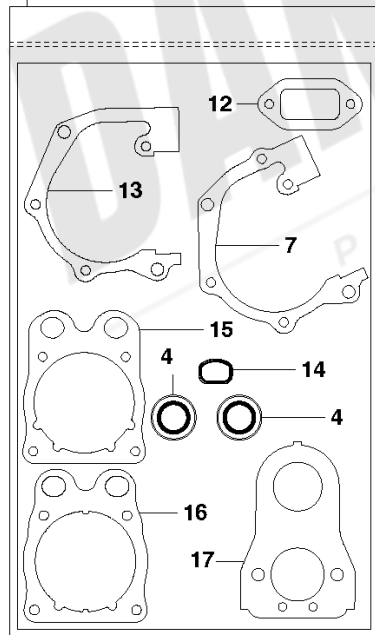

E K770
CRANKCASE

CRANKCASE

K 770 Smartguard, 2020-04

Ref	Part No	Description	Remark	QTY	KIT
1	593 28 25-01	CRANKCASE KIT	Incl. 2-7, 9-11, 18	1	
2	581 35 74-02	GASKET KIT	4, 7, 12-17	1	1
3	503 21 53-41	SCREW ITXSCM		6	1
4	503 26 02-04	SEALING RING		2	1
5	501 27 08-01	GUIDE BUSHING		2	1
6	738 22 02-25	BALL BEARING		2	1
7	506 37 70-03	GASKET	Six hole	1	1
8	503 22 65-04	SQUARE NUT		1	
9	503 21 53-16	SCREW ITXSCM		2	1
10	522 47 48-01	PLATE		1	1
11	522 47 57-02	SPRING RETAINER		1	1
12	588 91 51-01	HEAT DEFLECTOR		1	
13	506 37 70-02	GASKET	Five hole	1	
14	506 37 67-01	GASKET		1	
15	544 21 93-02	INSERT		1	
16	581 28 53-01	GASKET		1	1
17	506 37 68-04	GASKET		1	
18	503 84 61-01	BUFFER		1	1
19	586 76 09-01	RUBBER SHOE		1	1

DANSE USA
PARTS & SUPPLIES