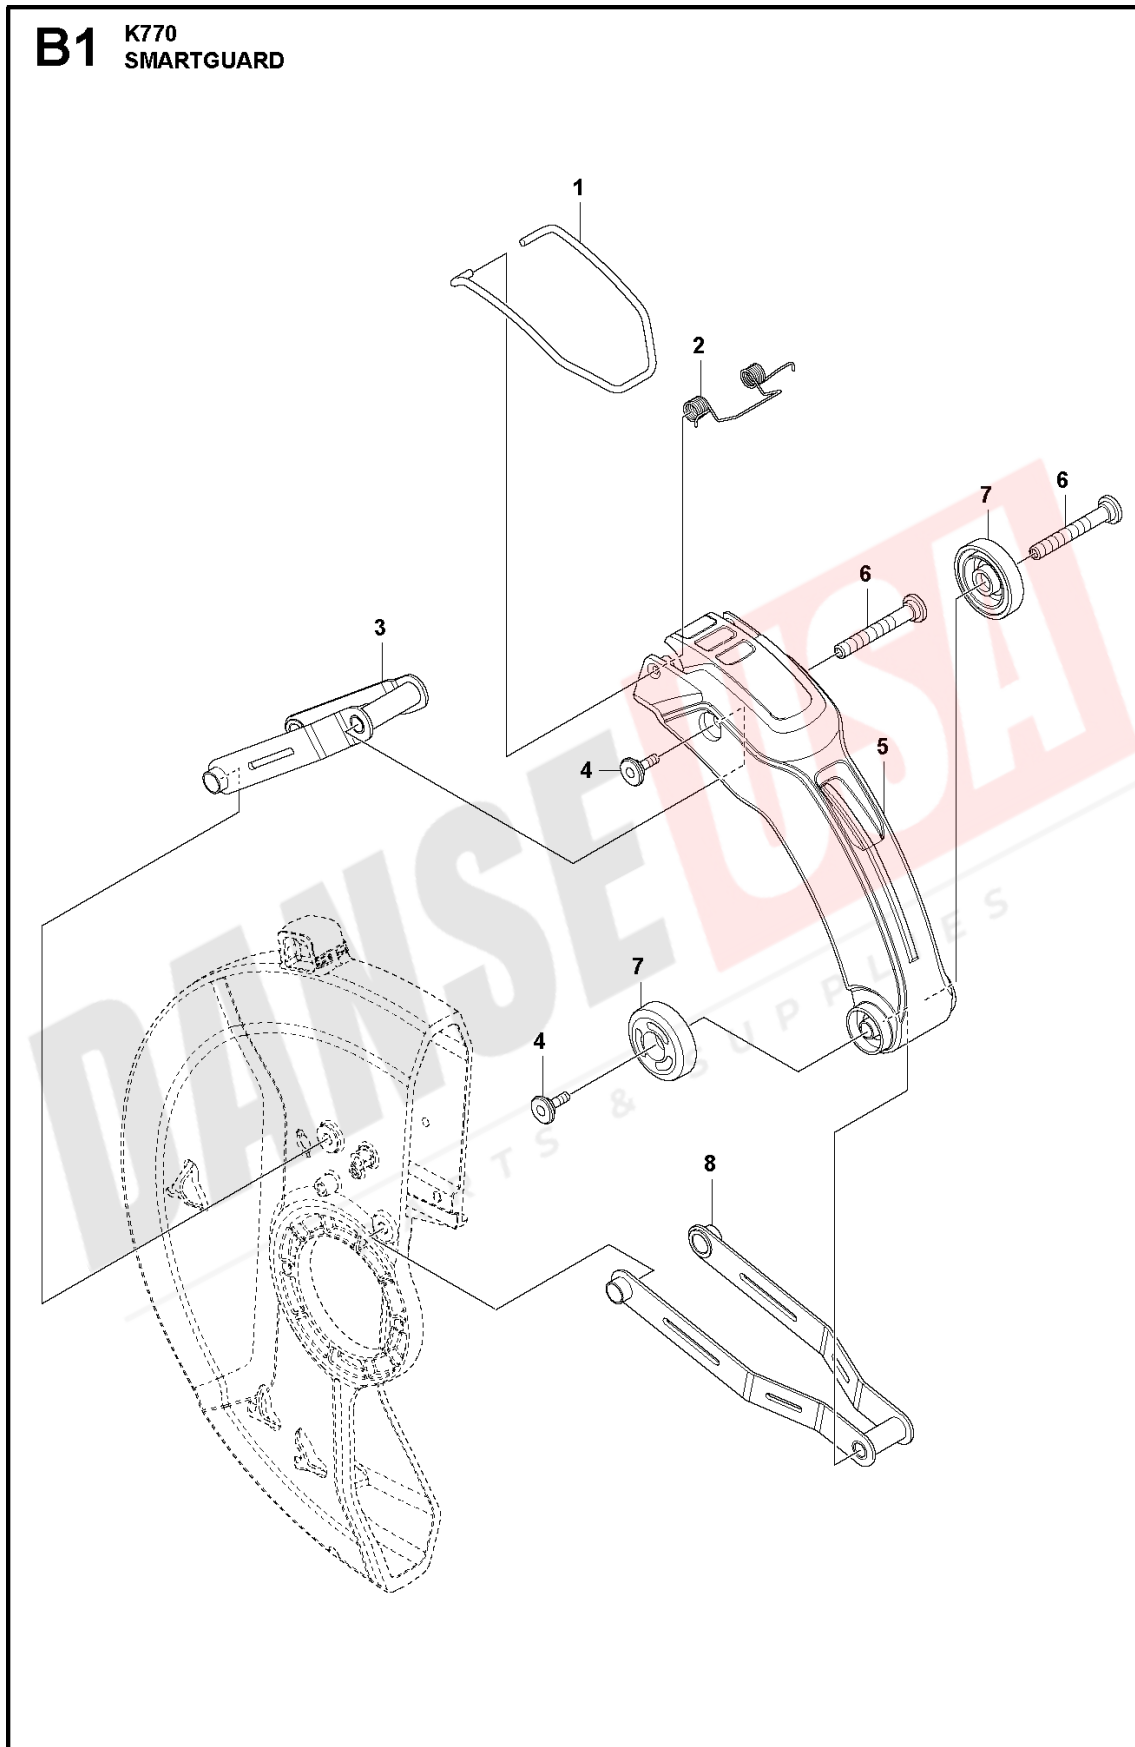

### NEED HELP IDENTIFYING A PART?

Our parts team is here to help you.

<b>PHONE</b>	+1 (202) 630-1027
<b>EMAIL</b>	customerservice@danseusa.com
<b>WEB</b>	www.danseusa.com

Ref	Part No	Description	Remark	QTY KIT	
1	581 35 74-02	GASKET KIT	incl. 2 - 6, 21 - 23	1	2, 23, 3, 22, 5, 4, 6, 21
2	588 93 25-01	GASKET		1	1
3	506 37 70-03	GASKET		1	1
4	544 21 93-02	INSERT		1	1
5	503 26 02-04	SEALING RING	Blue	2	1
6	581 28 53-01	GASKET		1	1
7	574 36 23-02	AIR FILTER ASSY	Incl. 8	1	8
8	525 47 06-02	AIR FILTER ASSY		1	7
9	575 35 40-01	CARBURETTOR BRACKET	Incl. 10	1	10
10	581 77 48-01	NUT		4	9
11	503 21 53-10	SCREW ITXSCM		2	
12	506 37 06-01	FLANGE INLET PIPE		1	
13	525 73 32-01	INLET PIPE		1	
14	503 21 53-20	SCREW ITXSCM		1	
15	576 89 01-01	HEAT SHIELD		1	
16	525 73 31-01	INLET PIPE		1	
17	586 22 77-01	IMPULSE HOSE		1	
18	574 23 18-02	PLATE		1	
19	503 21 53-56	SCREW ITXSCM		2	
20	578 24 34-01	CARBURETTOR	Zama C3-EL53	1	
21	506 37 68-04	GASKET		1	1
22	506 37 67-01	GASKET		1	1
23	506 37 70-02	GASKET		1	1

**DANSE USA**  
PARTS & SUPPLIES

**B1** K770  
SMARTGUARD

GUARDS

K 770 Smartguard, 2020-04

Ref	Part No	Description	Remark	QTY KIT
1	597 80 91-01	HANDLE LOOP		1
2	597 80 86-01	SPRING		1
3	598 44 59-01	SUPPORT ASSY		1
4	526 83 45-02	SCREW		2
5	597 80 88-01	BLADE GUARD		1
6	597 79 45-01	SCREW		2
7	597 80 95-01	WHEEL		2
8	598 44 57-01	SUPPORT ASSY		1

**B2** K770  
SMARTGUARD

Ref	Part No	Description	Remark	QTY KIT
1	597 57 66-01	WHEEL GUARD		1
2	597 80 89-01	COVER		1
3	525 75 51-12	SCREW ITXSCFM		4
4	597 80 93-01	SPRING		1
5	598 48 90-01	WEAR PLATE		2
6	525 88 74-02	SCREW CITXPANT		2
7	544 21 84-60	SCREW ITXSCM		4
8	599 66 17-01	BUSHING		4
9	597 80 92-01	SPRING		1
10	597 80 90-01	COVER		1