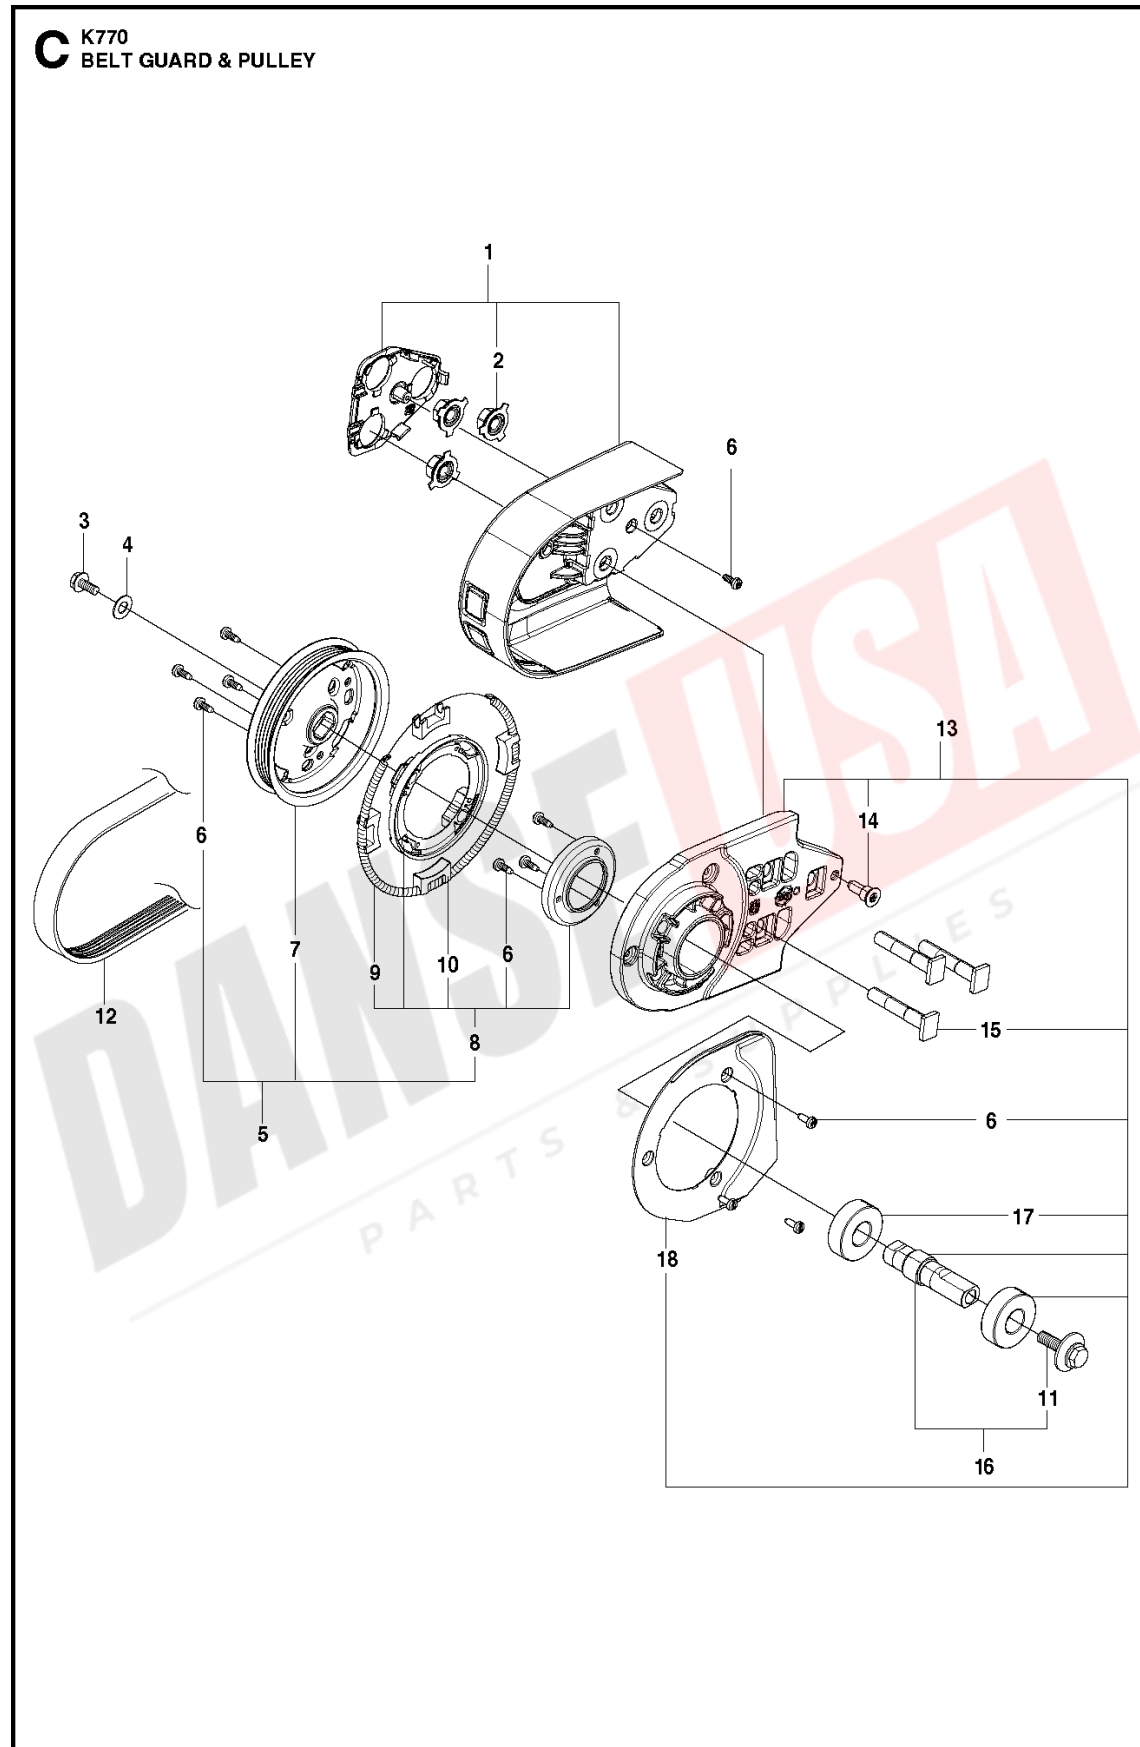

Ref	Part No	Description	Remark	QTY KIT
5	504 90 94-10	SCREW ITXSCT		1
6	581 62 03-01	STOP		1
7	584 43 77-01	DISC		1
8	584 43 83-01	SUPPORT FLANGE		1
9	583 87 44-02	FLANGE	Diam 105mm	2
9	506 07 09-02	FLANGE WASHER	"Diam 119mm, Japan 14""	2
10	578 39 82-01	BUSHING	Diam 20/25, 4mm	1
10	581 60 54-03	BUSHING	Diam 30, 5 mm	1
10	506 37 96-20	KIT	Diam 20 mm	1
10	506 37 96-22	KIT	Diam 22, 2 mm	1
11	590 50 38-01	SCREW		1
12	544 21 84-30	SCREW ITXSCM		4
13	584 43 82-02	SLEEVE	"14"", Black"	4
14	584 43 81-01	SPRING		4
15	584 43 78-01	SHIM		2
16	584 43 79-01	LINING		1
17	584 43 80-01	LINING		1
18	581 11 77-06	DECAL	"14""	1
18	581 11 77-04	DECAL		1
19	584 99 26-02	DECAL	"14""	1
20	582 23 31-01	WASHER		4
21	582 23 32-01	WASHER		4

DANSE USA
PARTS & SUPPLIES