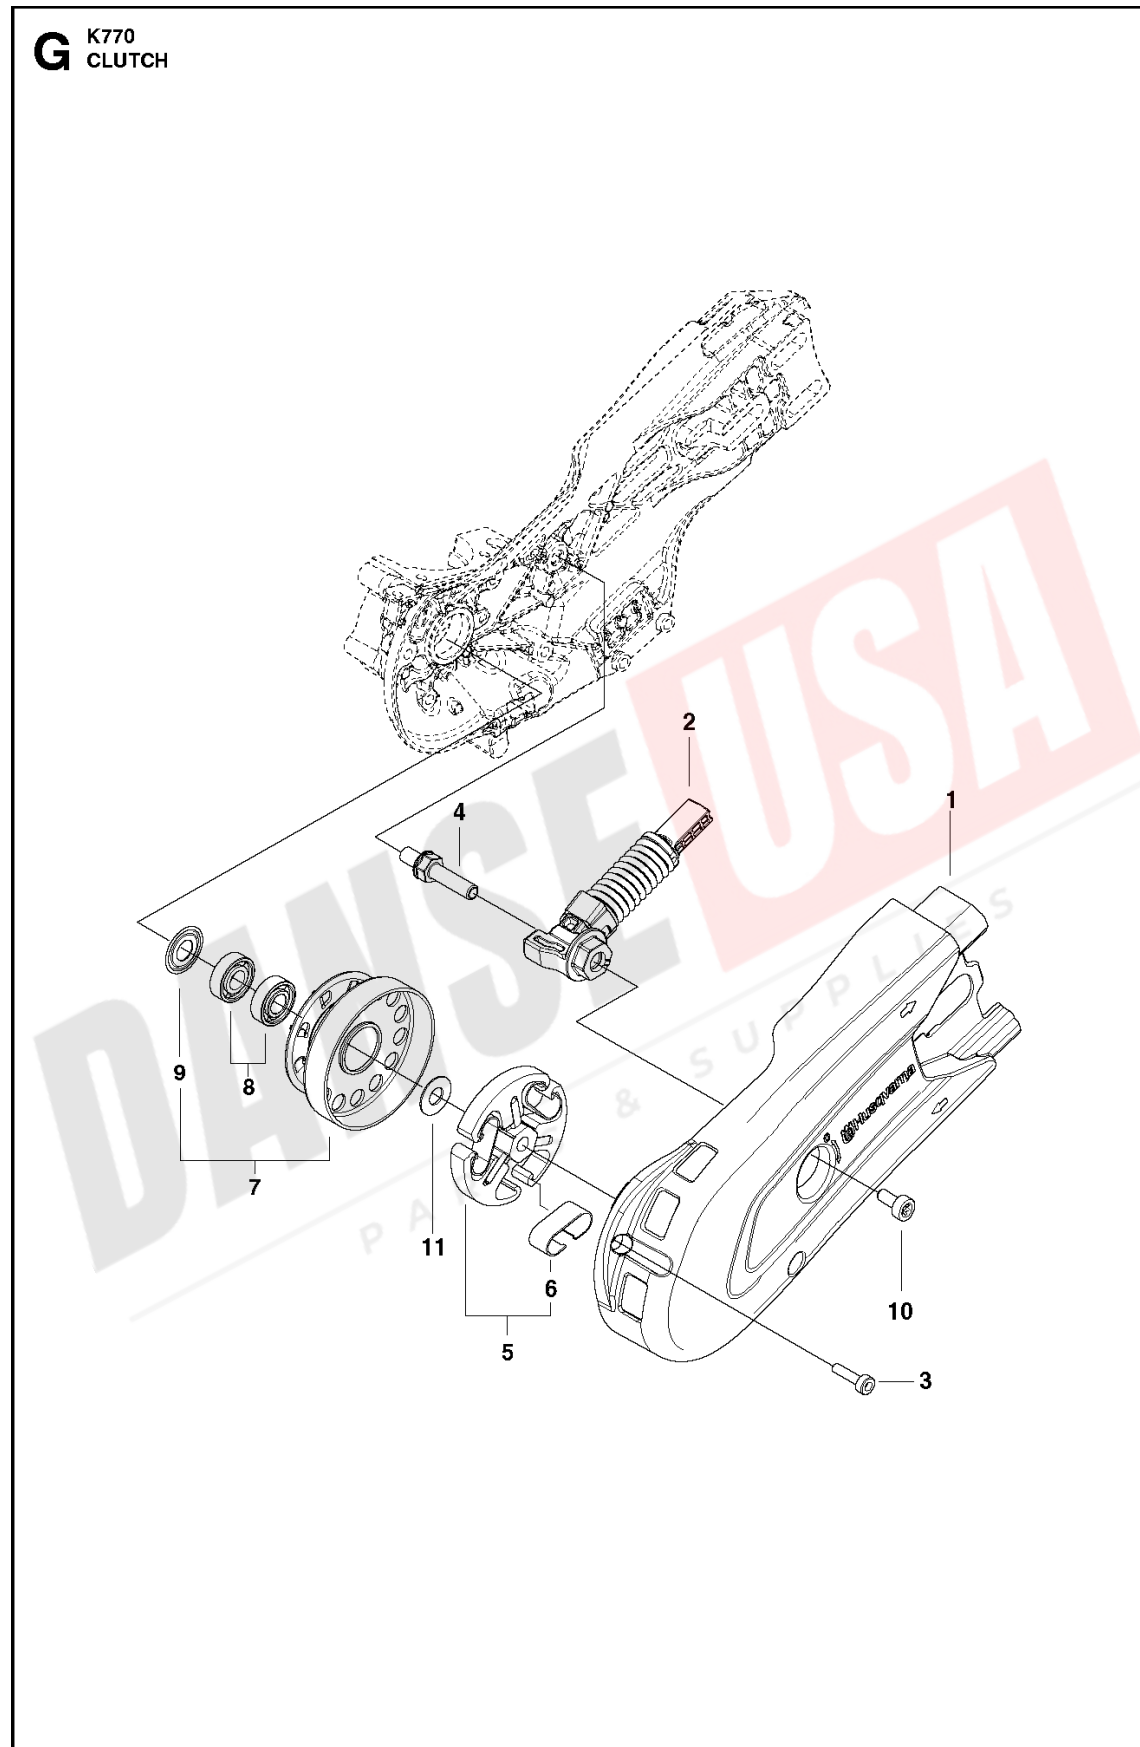

CLUTCH

K 770 Smartguard, 2020-04

Ref	Part No	Description	Remark	QTY KIT
1	586 09 92-01	BELT GUARD		1
2	583 84 22-01	BELT TENSIONER ASSY		1
3	501 98 10-20	SCREW ITXSCM		2
4	583 85 16-01	PIVOT PIN		1
5	503 74 44-06	CLUTCH ASSY		1
6	503 74 43-01	CLUTCH SPRING		3
7	590 80 59-01	DRIVING PULLEY		1
8	525 83 18-01	BALL BEARING		2
9	506 31 69-01	DUST COVER		1
10	501 98 10-01	SCREW ITXSCM		1
11	503 23 00-70	WASHER		1

DANSE USA
PARTS & SUPPLIES