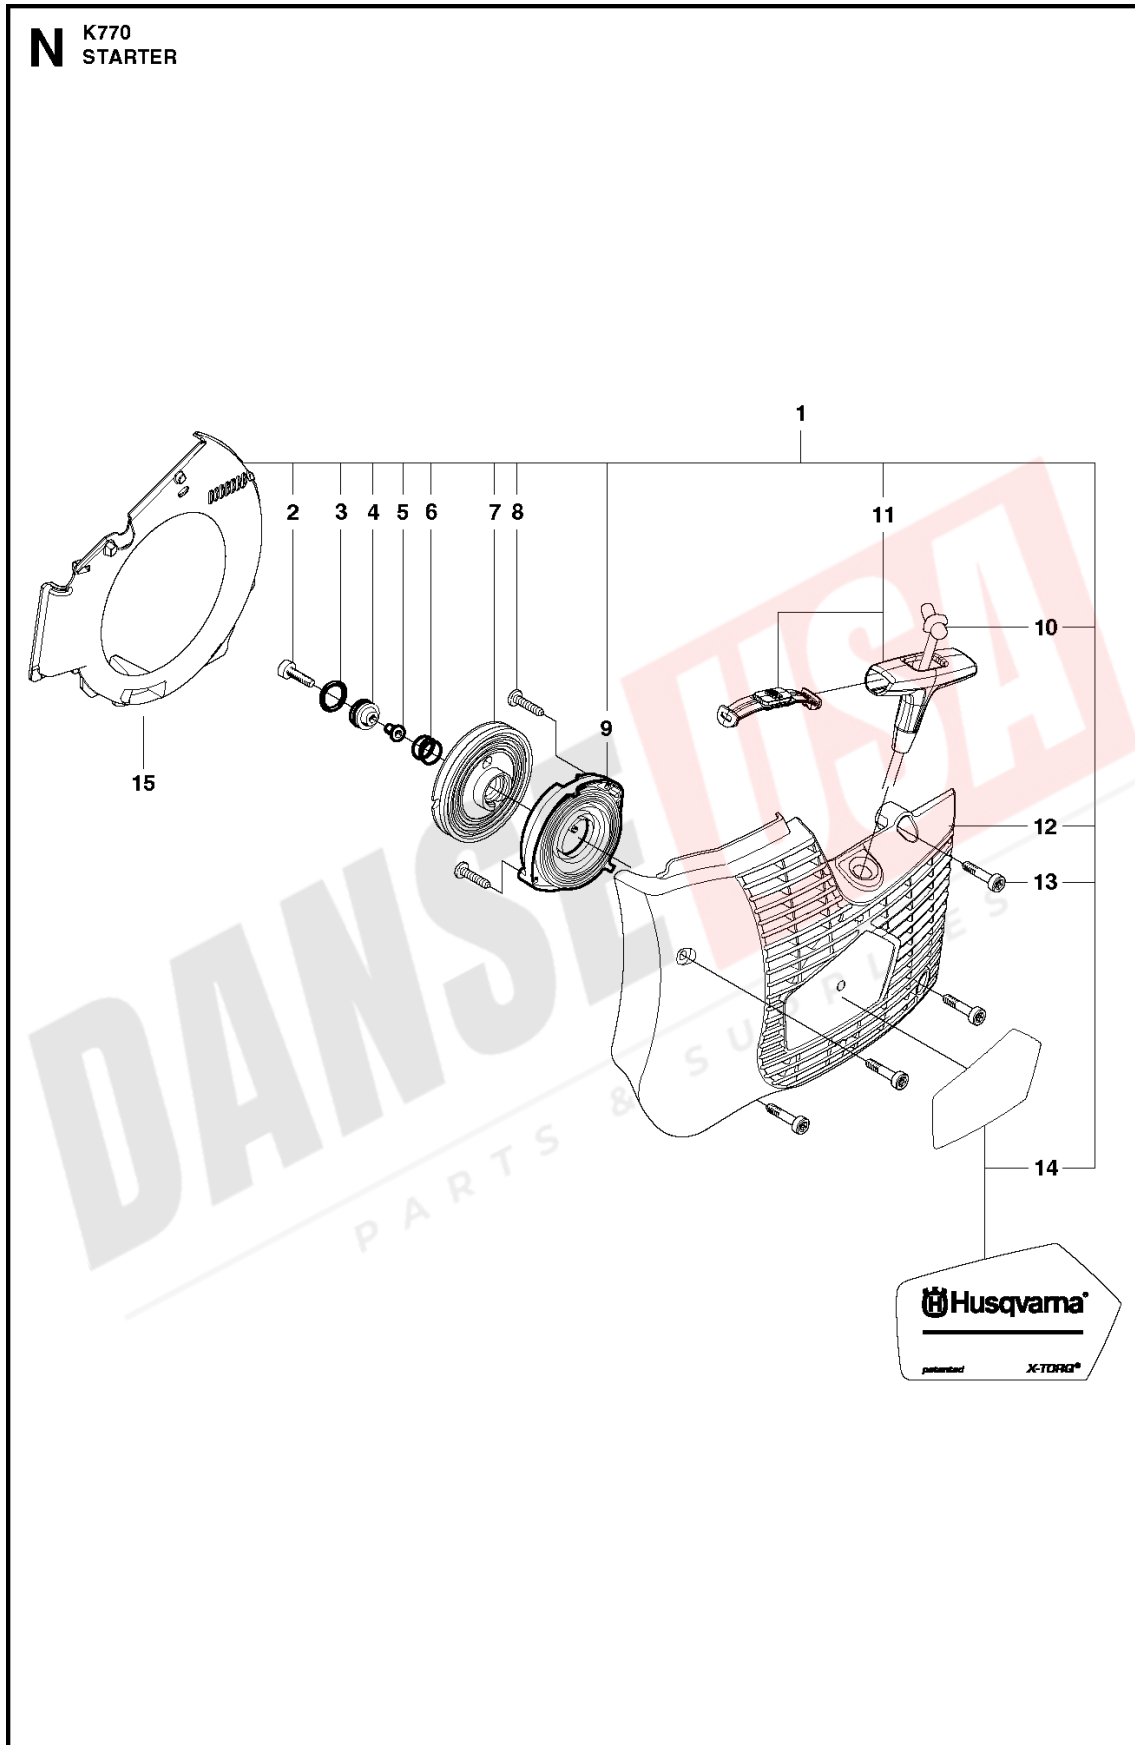

STARTER

K 770 Smartguard, 2020-04

Ref	Part No	Description	Remark	QTY KIT
1	584 88 68-04	STARTER ASSY	Incl. 2-14	1
2	510 26 92-22	SCREW ITXSCT		1
3	740 43 13-00	O-RING		1
4	510 00 08-01	SEALING		1
5	506 26 31-01	SPACING SLEEVE		1
6	506 25 30-01	COMPRESSION SPRING		1
7	588 15 58-01	STARTER PULLEY		1
8	525 88 74-02	SCREW CITXPANT		2
9	596 29 31-01	RECOIL SPRING		1
10	506 33 56-15	CORD		1
10	506 33 56-50	STARTER CORD	50 m	1
11	584 25 79-02	STARTER HANDLE ASSY		1
12	525 44 60-01	STARTER COVER		1
13	501 98 10-20	SCREW ITXSCM		4
14	525 57 11-01	DECAL		1
15	501 85 94-01	COOLING AIR CONDUCTOR		1

DANSE USA
PARTS & SUPPLIES