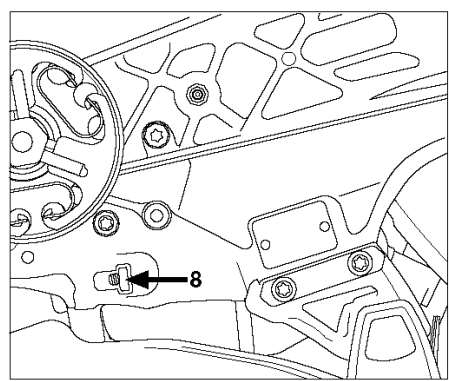

E K770
CRANKCASE

CRANKCASE

K 770 Smartguard, 2020-04

Ref	Part No	Description	Remark	QTY	KIT
1	593 28 25-01	CRANKCASE KIT	Incl. 2-7, 9-11, 18	1	
2	581 35 74-02	GASKET KIT	4, 7, 12-17	1	1
3	503 21 53-41	SCREW ITXSCM		6	1
4	503 26 02-04	SEALING RING		2	1
5	501 27 08-01	GUIDE BUSHING		2	1
6	738 22 02-25	BALL BEARING		2	1
7	506 37 70-03	GASKET	Six hole	1	1
8	503 22 65-04	SQUARE NUT		1	
9	503 21 53-16	SCREW ITXSCM		2	1
10	522 47 48-01	PLATE		1	1
11	522 47 57-02	SPRING RETAINER		1	1
12	588 91 51-01	HEAT DEFLECTOR		1	
13	506 37 70-02	GASKET	Five hole	1	
14	506 37 67-01	GASKET		1	
15	544 21 93-02	INSERT		1	
16	581 28 53-01	GASKET		1	1
17	506 37 68-04	GASKET		1	
18	503 84 61-01	BUFFER		1	1
19	586 76 09-01	RUBBER SHOE		1	1

DANSE USA
PARTS & SUPPLIES