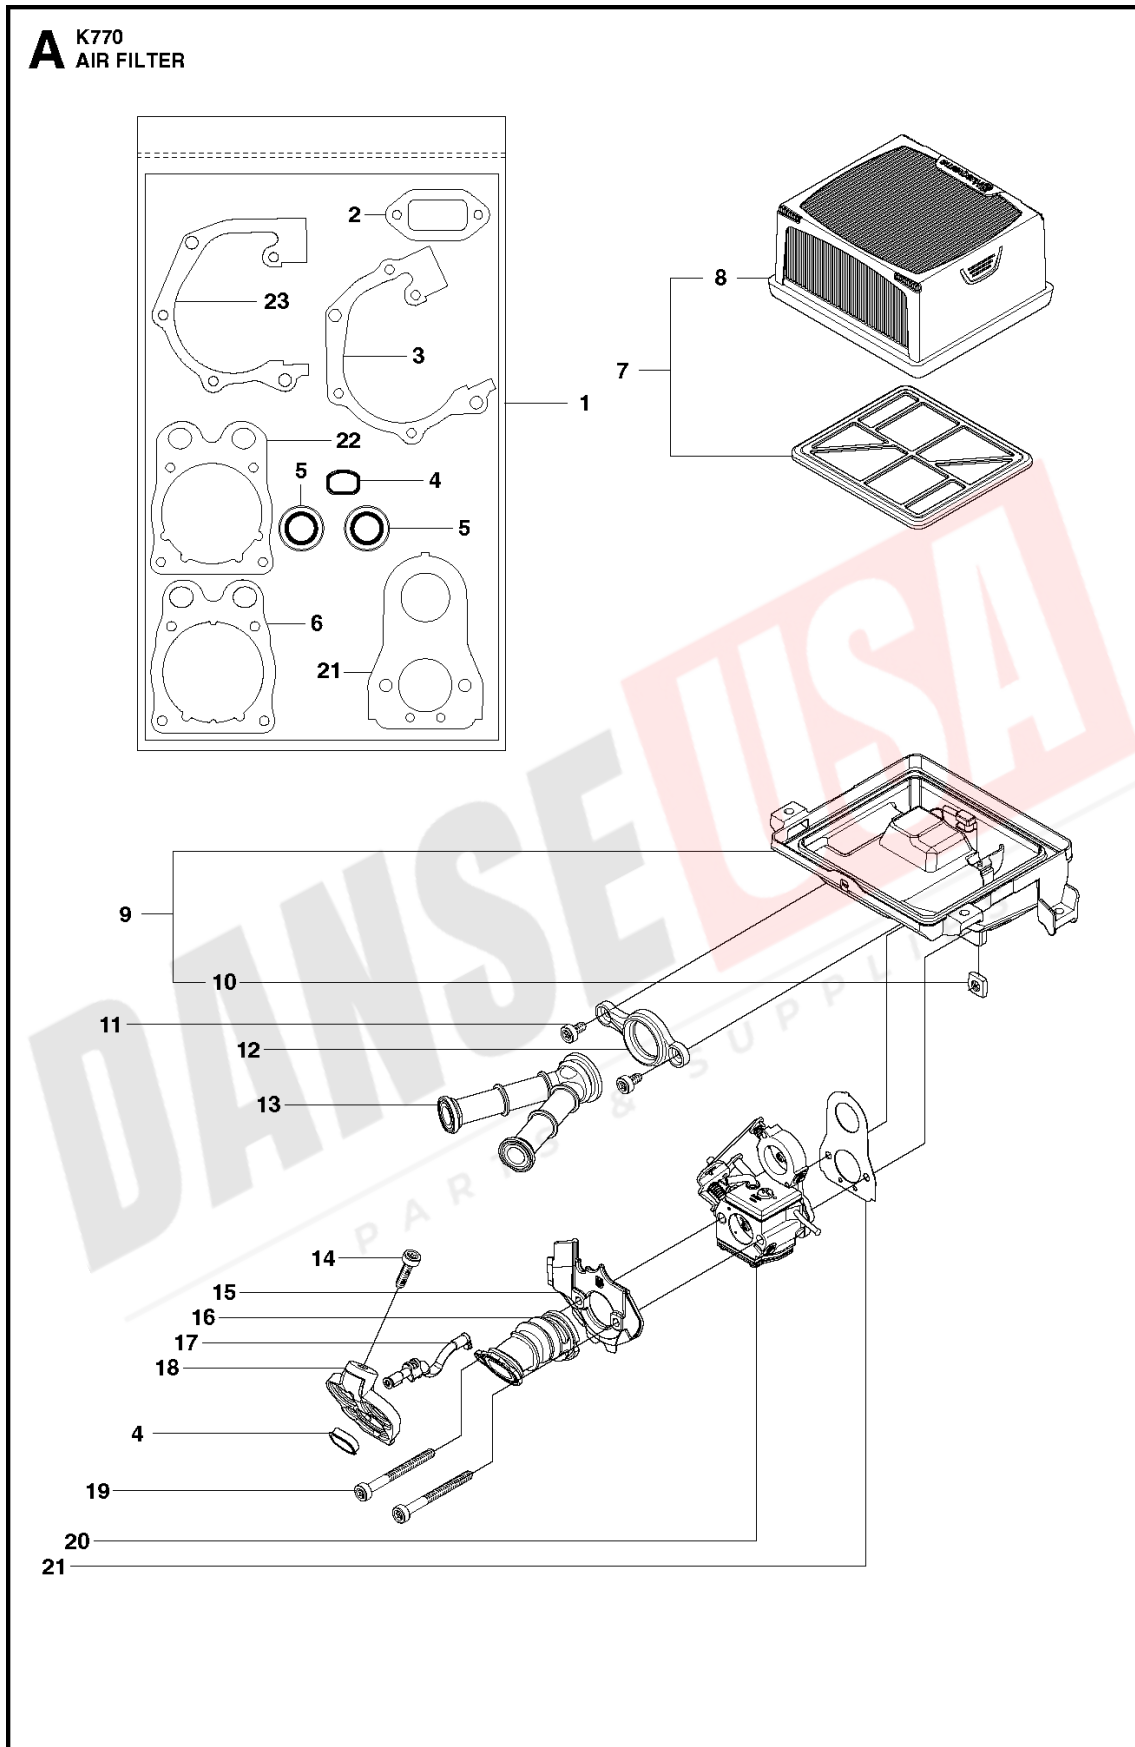

# SPARE PARTS LIST

### NEED HELP IDENTIFYING A PART?

Our parts team is here to help you.

<b>PHONE</b>	+1 (202) 630-1027
<b>EMAIL</b>	customerservice@danseusa.com
<b>WEB</b>	www.danseusa.com

Ref	Part No	Description	Remark	QTY KIT	
1	581 35 74-02	GASKET KIT	incl. 2 - 6, 21 - 23	1	2, 23, 3, 22, 5, 4, 6, 21
2	588 93 25-01	GASKET		1	1
3	506 37 70-03	GASKET		1	1
4	544 21 93-02	INSERT		1	1
5	503 26 02-04	SEALING RING	Blue	2	1
6	581 28 53-01	GASKET		1	1
7	574 36 23-02	AIR FILTER ASSY	Incl. 8	1	8
8	525 47 06-02	AIR FILTER ASSY		1	7
9	575 35 40-01	CARBURETTOR BRACKET	Incl. 10	1	10
10	581 77 48-01	NUT		4	9
11	503 21 53-10	SCREW ITXSCM		2	
12	506 37 06-01	FLANGE INLET PIPE		1	
13	525 73 32-01	INLET PIPE		1	
14	503 21 53-20	SCREW ITXSCM		1	
15	576 89 01-01	HEAT SHIELD		1	
16	525 73 31-01	INLET PIPE		1	
17	586 22 77-01	IMPULSE HOSE		1	
18	574 23 18-02	PLATE		1	
19	503 21 53-56	SCREW ITXSCM		2	
20	578 24 34-01	CARBURETTOR	Zama C3-EL53	1	
21	506 37 68-04	GASKET		1	1
22	506 37 67-01	GASKET		1	1
23	506 37 70-02	GASKET		1	1

**B2** K770  
SMARTGUARD

Ref	Part No	Description	Remark	QTY KIT
1	597 57 66-01	WHEEL GUARD		1
2	597 80 89-01	COVER		1
3	525 75 51-12	SCREW ITXSCFM		4
4	597 80 93-01	SPRING		1
5	598 48 90-01	WEAR PLATE		2
6	525 88 74-02	SCREW CITXPANT		2
7	544 21 84-60	SCREW ITXSCM		4
8	599 66 17-01	BUSHING		4
9	597 80 92-01	SPRING		1
10	597 80 90-01	COVER		1