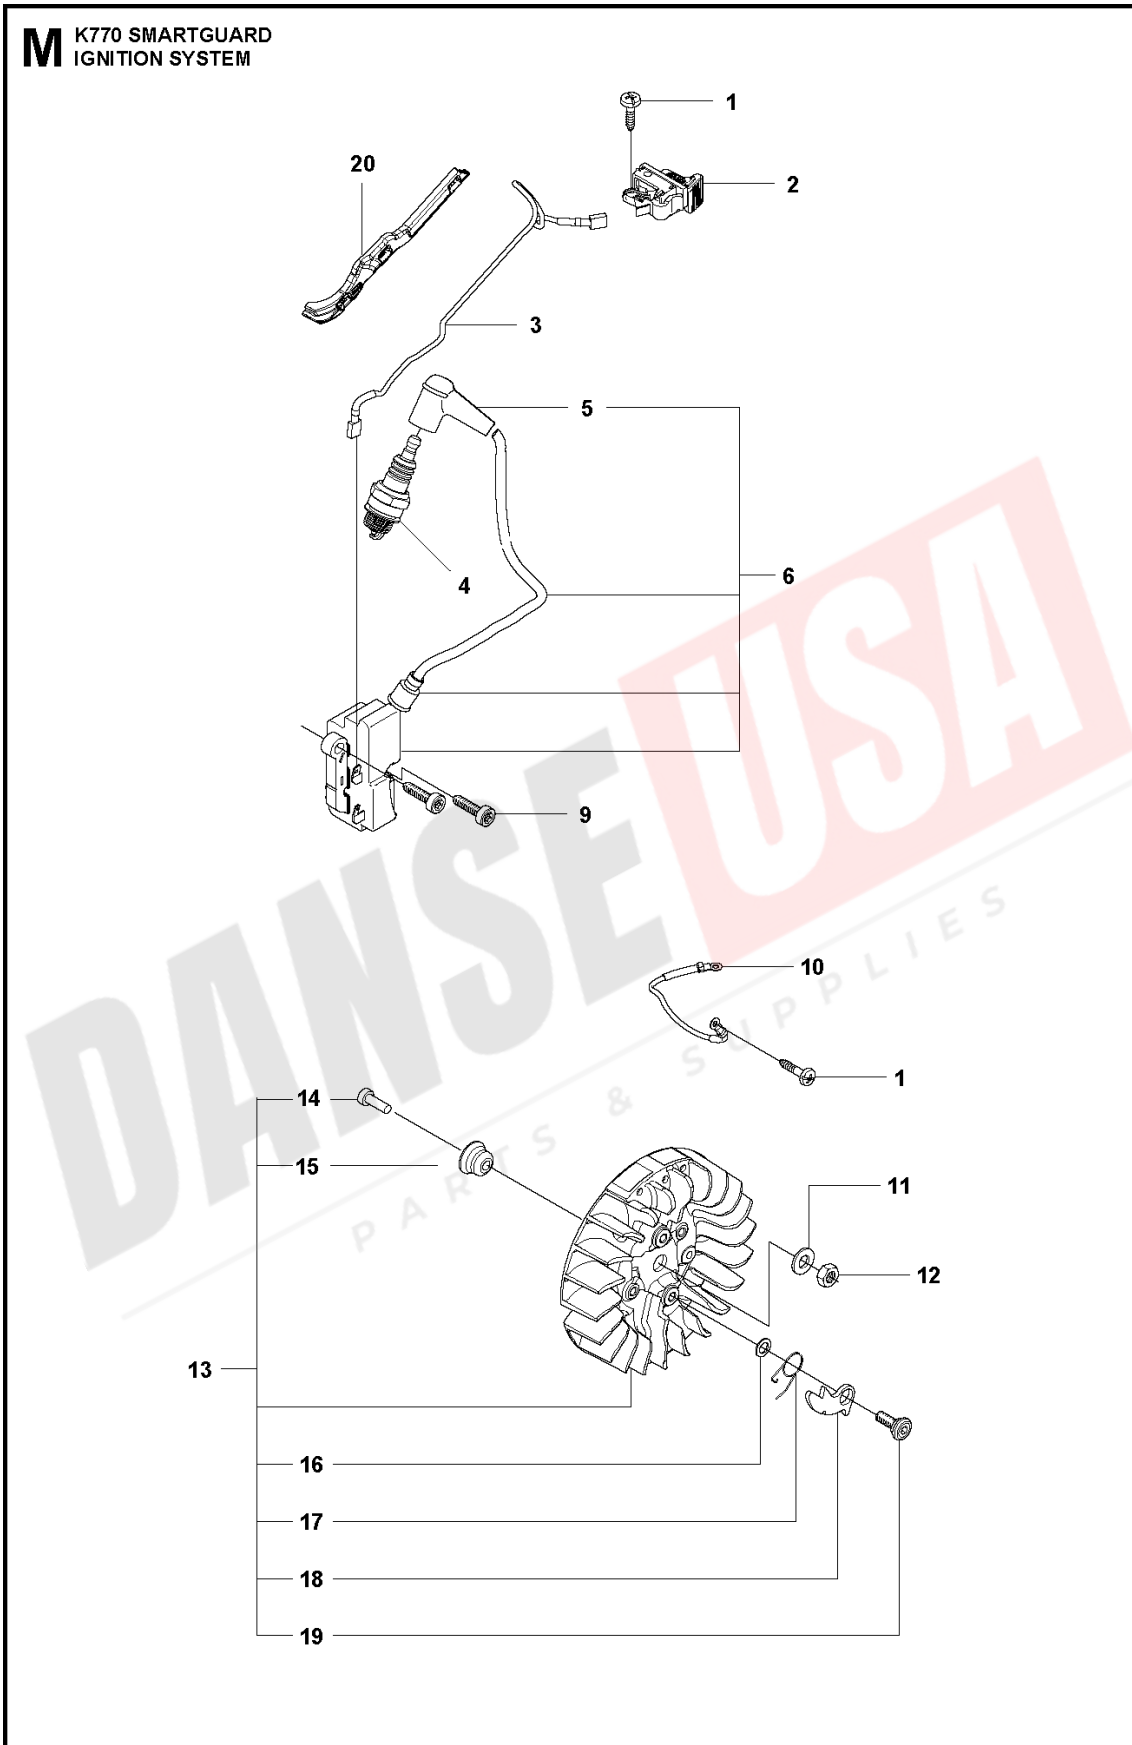

IGNITION SYSTEM

K 770 Smartguard, 2020-04

Ref	Part No	Description	Remark	QTY KIT
1	525 88 74-02	SCREW CITXPANT		2
2	506 31 86-04	STOP SWITCH		1
3	586 49 72-01	CABLE		1
4	503 23 51-11	SPARK PLUG	RCJ 6 Y	1
5	590 50 45-01	SPARK PLUG CAP		1 6
6	594 72 96-01	IGNITION MODULE ASSY		1
9	505 57 41-20	SCREW ITXSCM		2
10	506 37 85-01	CABLE		1
11	503 23 01-01	WASHER		1
12	503 22 10-11	HEXAGON NUT	Incl. 14 - 19	1
13	587 70 21-02	FLYWHEEL ASSY		1
14	725 53 29-56	SCREW IHSCM		1
15	574 25 09-01	WEIGHT		1
16	503 23 00-42	WASHER		2
17	576 49 26-01	SPRING		2
18	501 67 32-03	PAWL		2
19	506 00 69-01	SCREW		2
20	544 38 49-01	CABLE	Oil Guard	1
20	577 24 28-01	CABLE HOLDER		1